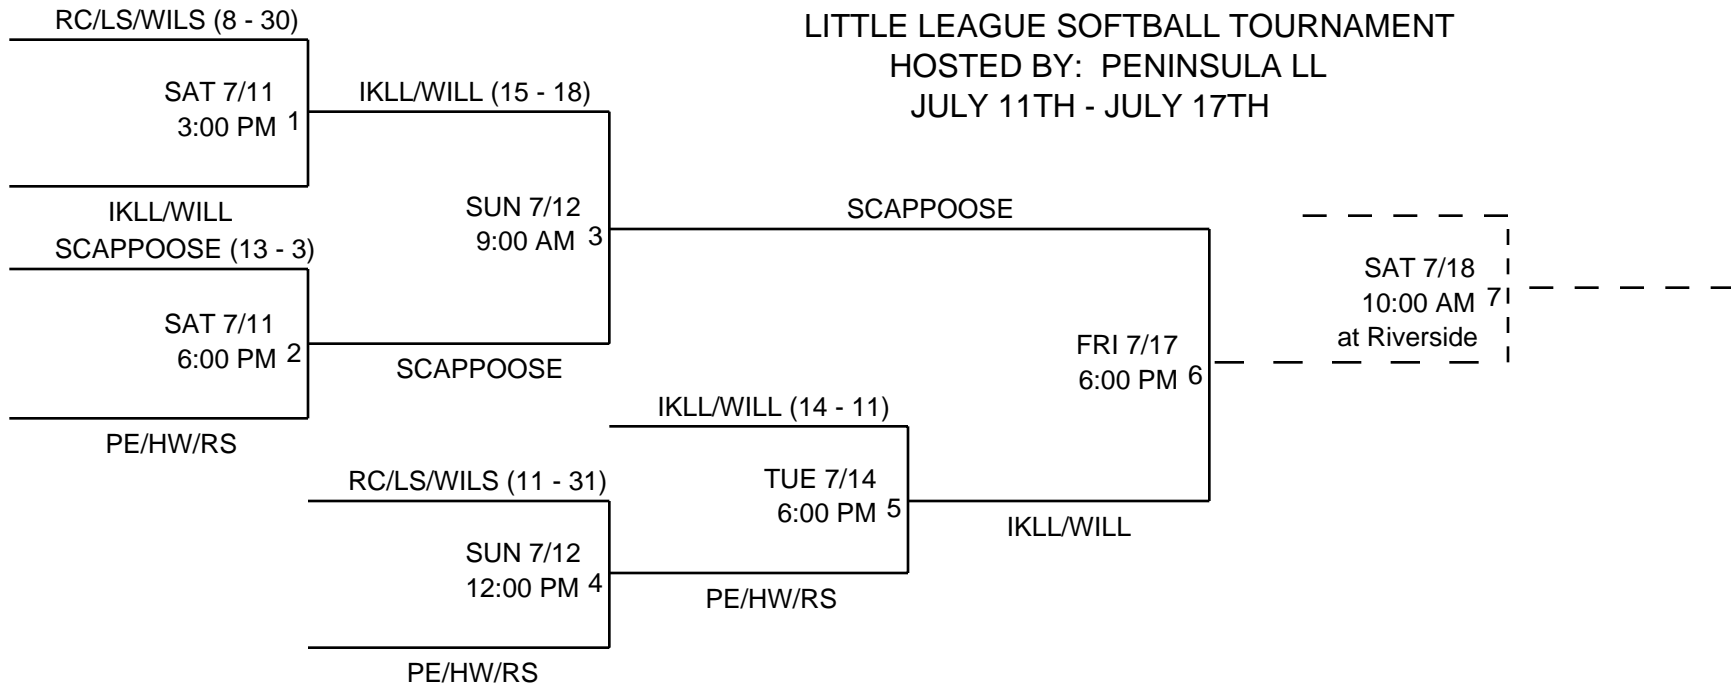

2009
 OREGON DISTRICT 1 LL
 LITTLE LEAGUE SOFTBALL TOURNAMENT
 HOSTED BY: PENINSULA LL
 JULY 11TH - JULY 17TH

RC/LS/WILS = ROSE CITY/LAKESIDE/WILSHIRE
 IKLL/WILL = INTERSTATE-KENTON/WILLAMETTE
 PE/HW/RS = PENINSULA/HOLLYWOOD/RIVERSIDE