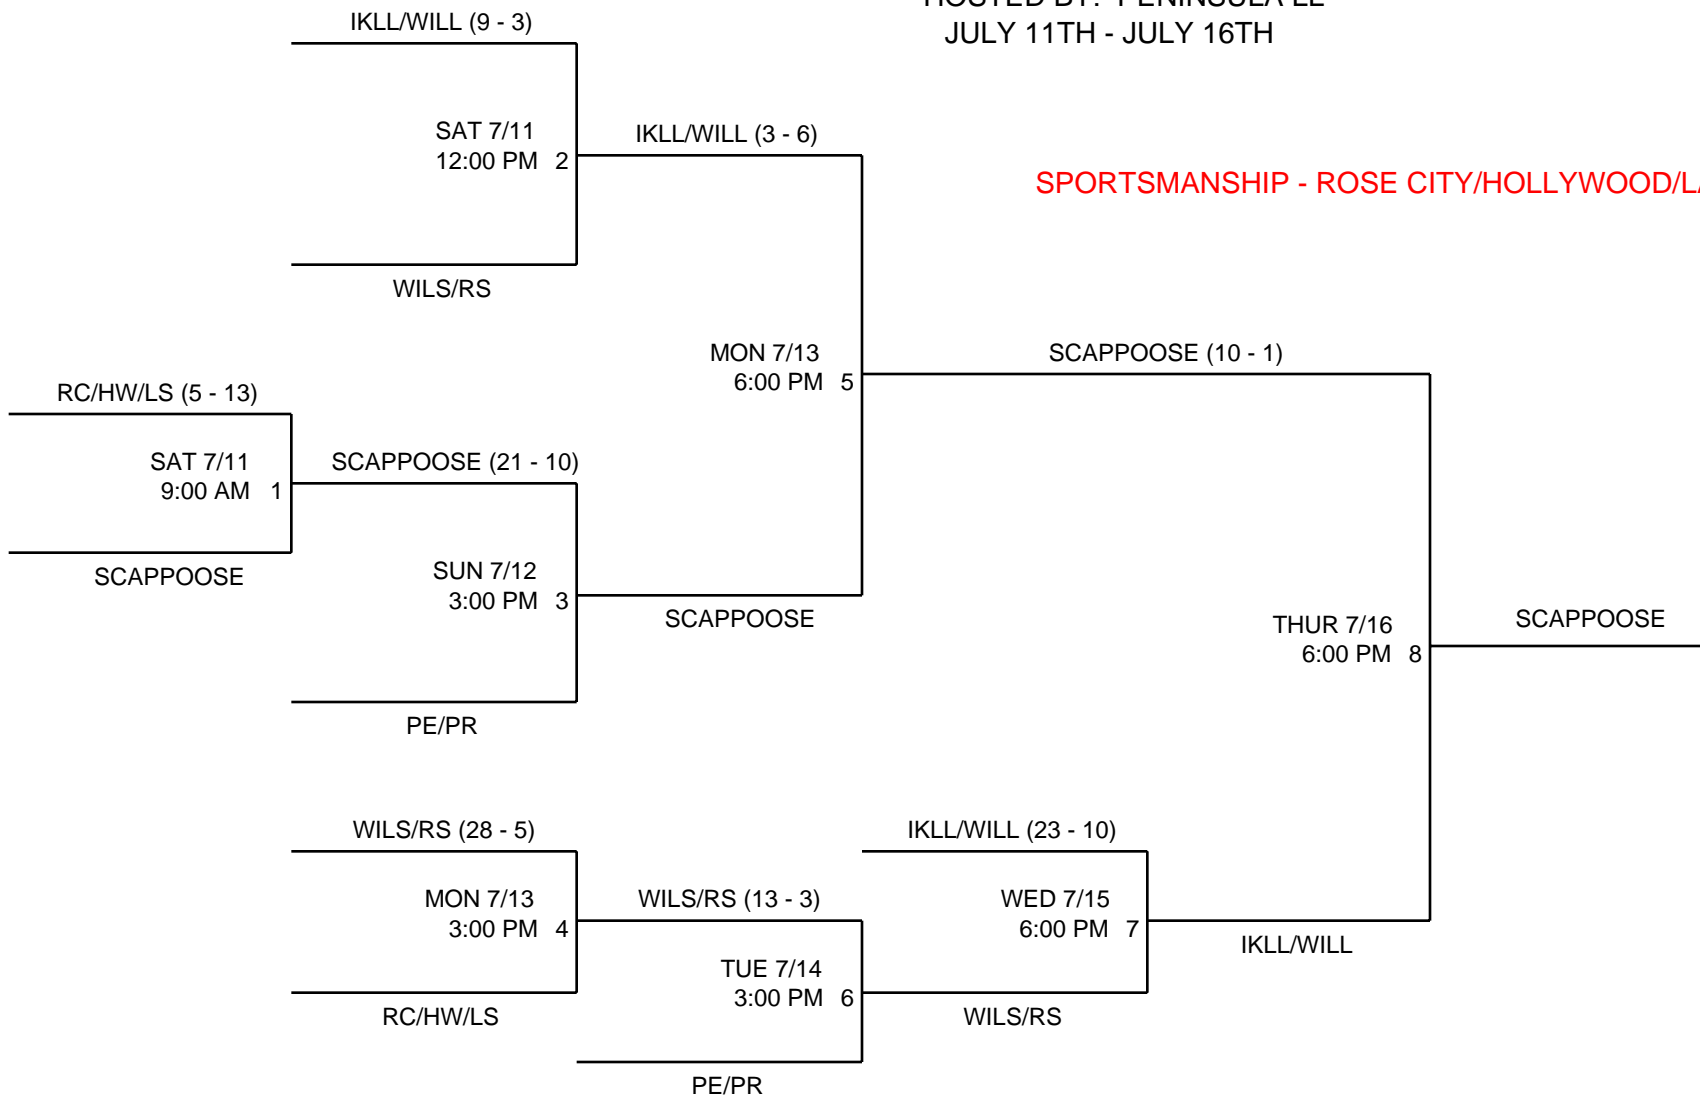

2009
 OREGON DISTRICT 1 LL
 9 & 10 SOFTBALL TOURNAMENT
 HOSTED BY: PENINSULA LL
 JULY 11TH - JULY 16TH

SPORTSMANSHIP - ROSE CITY/HOLLYWOOD/LAKESIDE

RC/HW/LS = ROSE CITY/HOLLYWOOD/LAKESIDE
 IKLL/WILL = INTERSTATE-KENTON/WILLAMETTE
 WILS/RS = WILSHIRE/ROSE CITY
 PE/PR = PENINSULA/PARKROSE