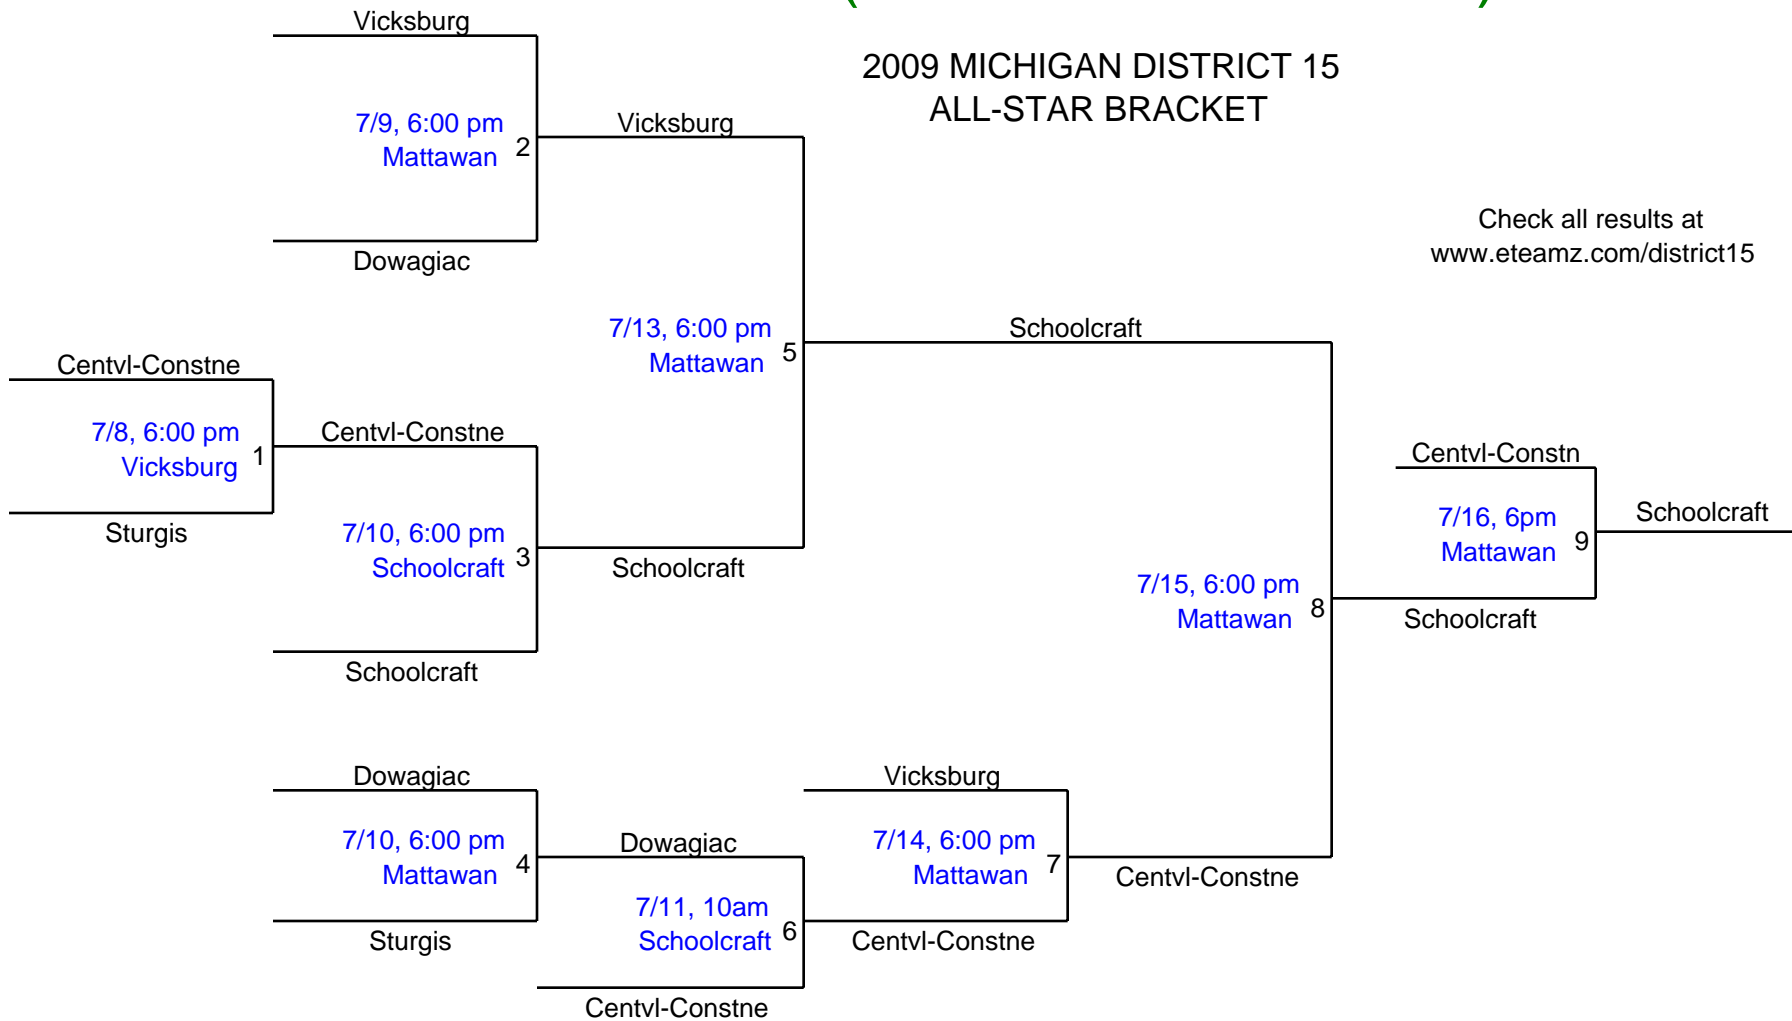

# JUNIOR LEAGUE SOFTBALL (13-14 YEAR OLDS)

## 2009 MICHIGAN DISTRICT 15 ALL-STAR BRACKET

Check all results at  
[www.eteamz.com/district15](http://www.eteamz.com/district15)

District 15 Champion advances to Sectional play vs District  
July 18 (DH) 11am and 1pm at Eastwood LL. If ness game Jul

Sectional winner advances to State Tournament  
at Grayling (D8)  
Arrive on July 22  
Play Begins on July 23