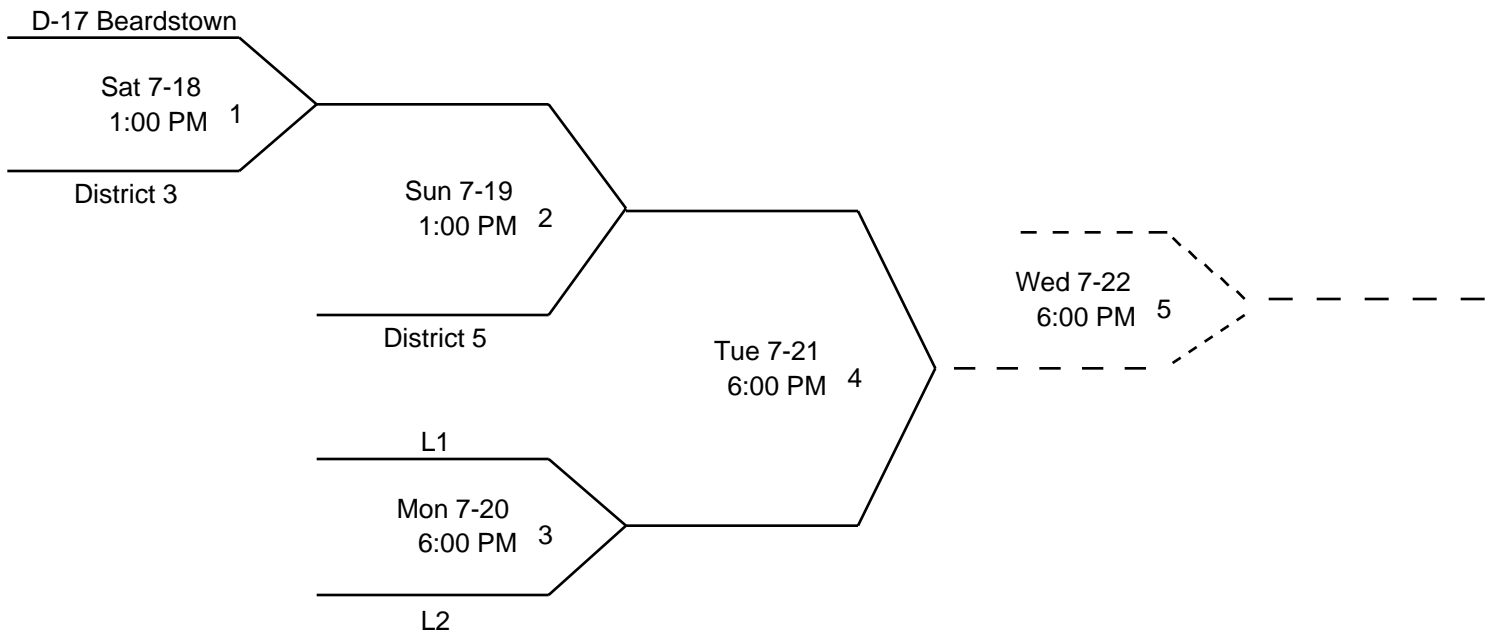

LITTLE LEAGUE SOFTBALL
SECTIONAL TOURNAMENT
SECTION 2

RED BLAND LITTLE LEAGUE
TAYLORVILLE, ILLINOIS
DISTRICT 3

WINNER ADVANCES TO STATE TOURNAMENT
LA GRANGE, ILLINOIS
DISTRICT 9