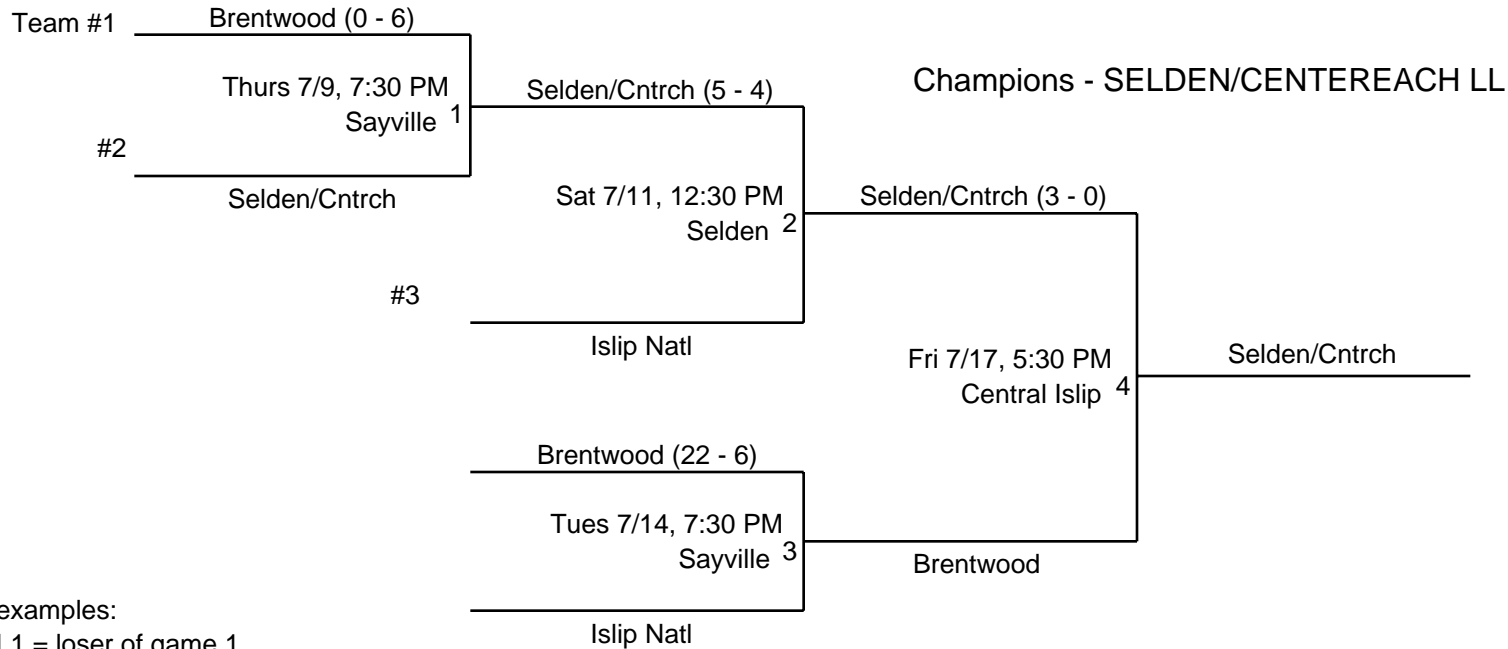

(srbb09)

**** OFFICIAL ****
updated 7/17/09
9:30 PM

2009
Little League - NY District 35
Senior Baseball

examples:
L1 = loser of game 1
L2 = loser of game 2

Revisions:

1. 6/28 - game 2: corrected time of game
2. 7/7 - game 1: changed time to 7:30PM