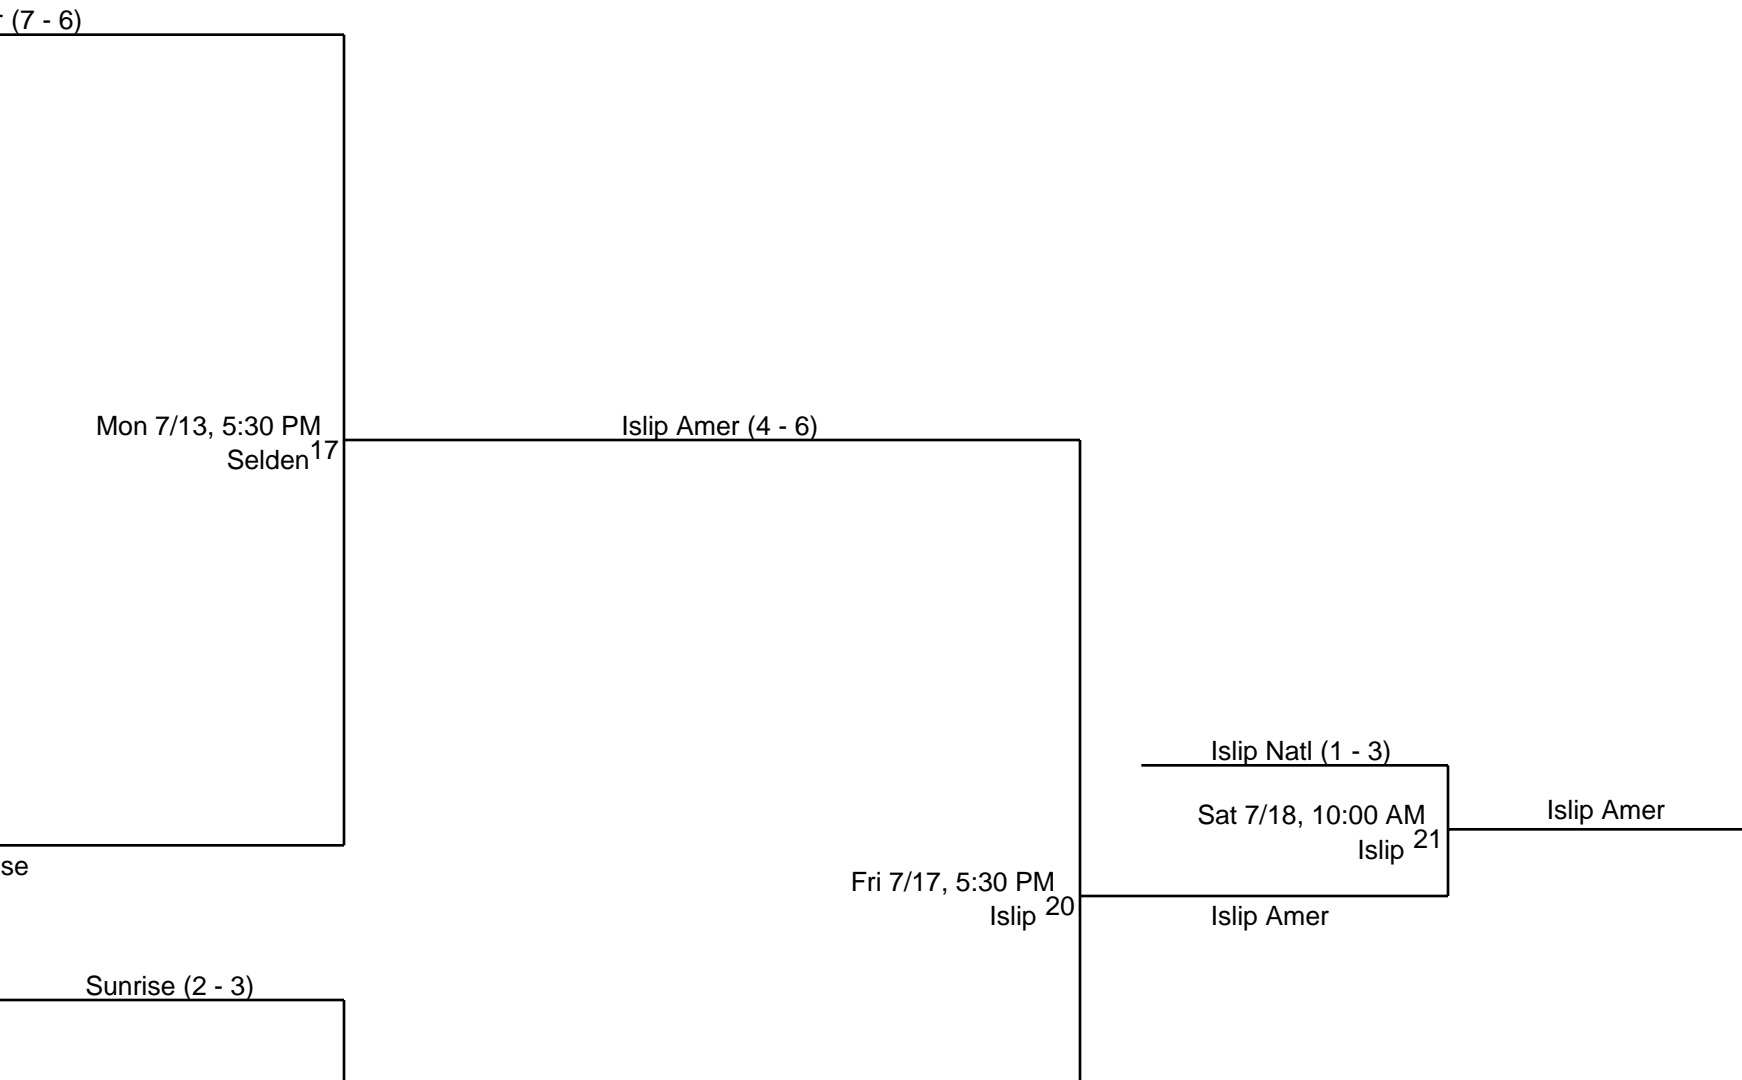

( 12bb09 )

**\*\* OFFICIAL \*\***  
**UPDATED - 7/18/09**  
**2:00 PM**

Little Lea  
11/

examples:

L1 = loser of game 1

L7 = loser of game 7

2009  
League - NY District 35  
/12 Baseball

### Champions - ISLIP AMERICAN LL

Wed 7/15, 5:30 PM  
Sunrise<sup>19</sup>

Islip Natl

Islip Natl