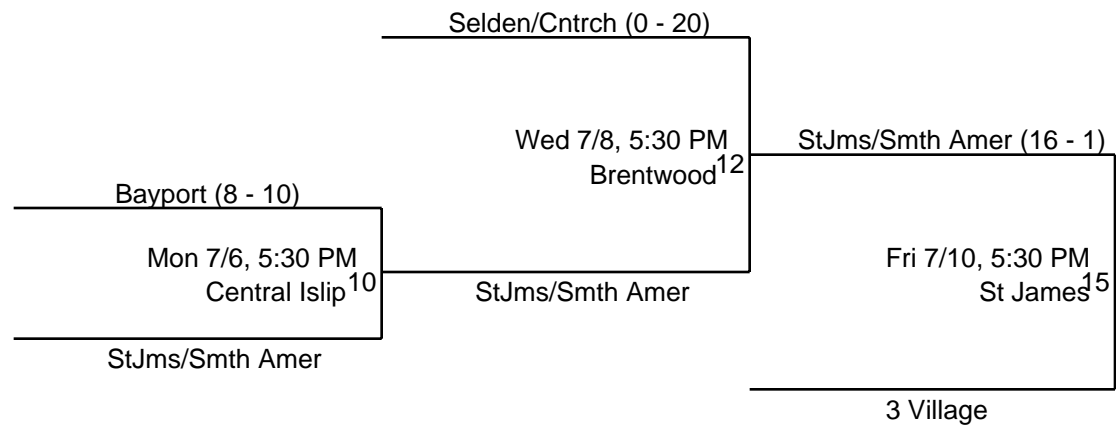

( 12bb09 )

**\*\* OFFICIAL \*\***  
**UPDATED - 7/18/09**  
**2:00 PM**

Little Lea  
11/

examples:

L1 = loser of game 1

L7 = loser of game 7

2009  
League - NY District 35  
/12 Baseball

### Champions - ISLIP AMERICAN LL

Wed 7/15, 5:30 PM  
Sunrise<sup>19</sup>

Islip Natl

Islip Natl