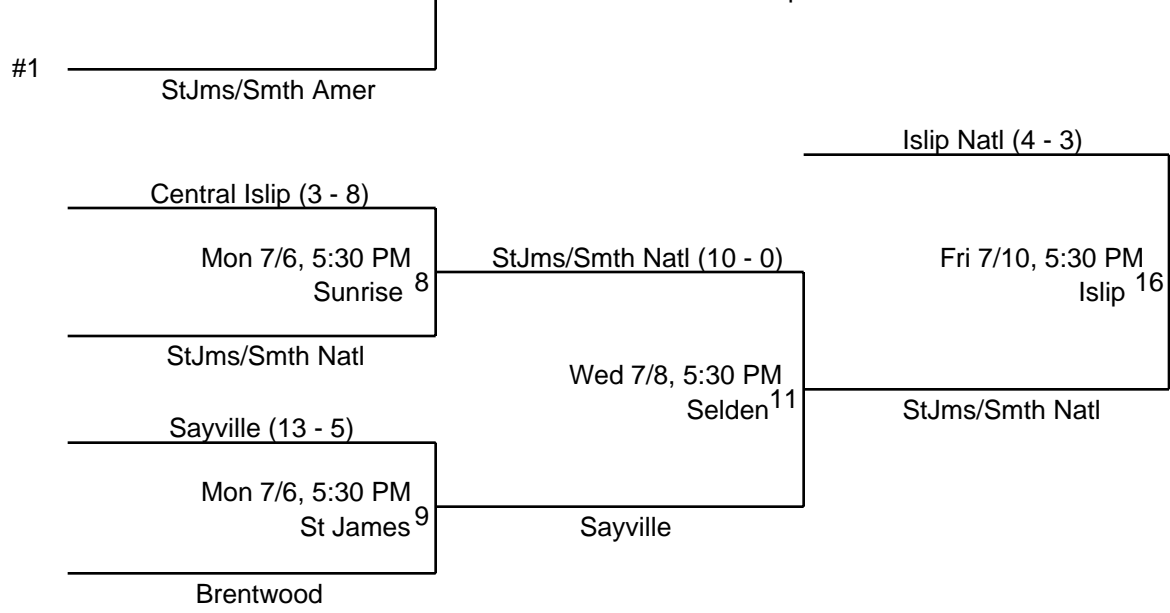

( 12bb09 )

**\*\* OFFICIAL \*\***  
**UPDATED - 7/18/09**  
**2:00 PM**

Little Lea  
11/

examples:

L1 = loser of game 1

L7 = loser of game 7

2009  
League - NY District 35  
/12 Baseball

### Champions - ISLIP AMERICAN LL

Wed 7/15, 5:30 PM  
Sunrise<sup>19</sup>

Islip Natl

Islip Natl