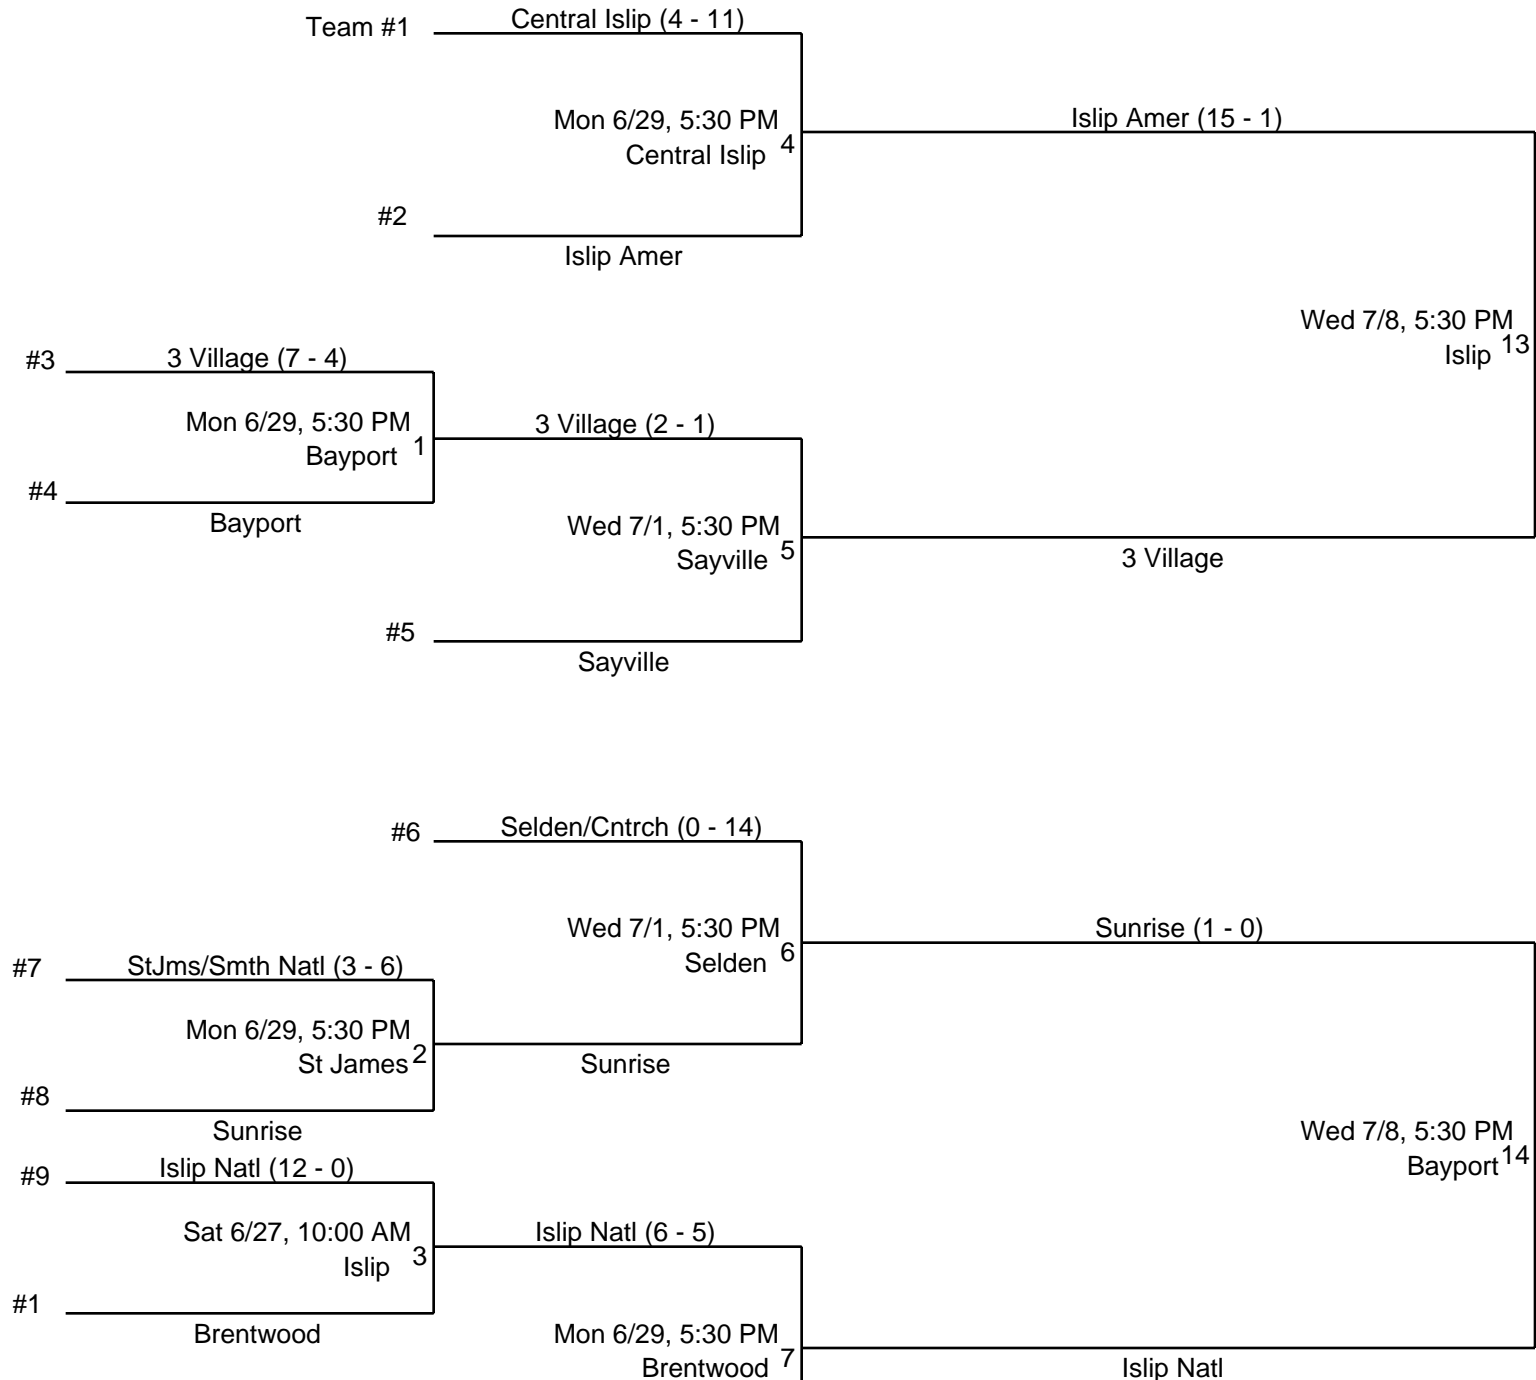

( 12bb09 )

**\*\* OFFICIAL \*\***  
**UPDATED - 7/18/09**  
**2:00 PM**

Little Lea  
11/

examples:

L1 = loser of game 1

L7 = loser of game 7

2009  
League - NY District 35  
/12 Baseball

### Champions - ISLIP AMERICAN LL

Wed 7/15, 5:30 PM  
Sunrise<sup>19</sup>

Islip Natl

Islip Natl