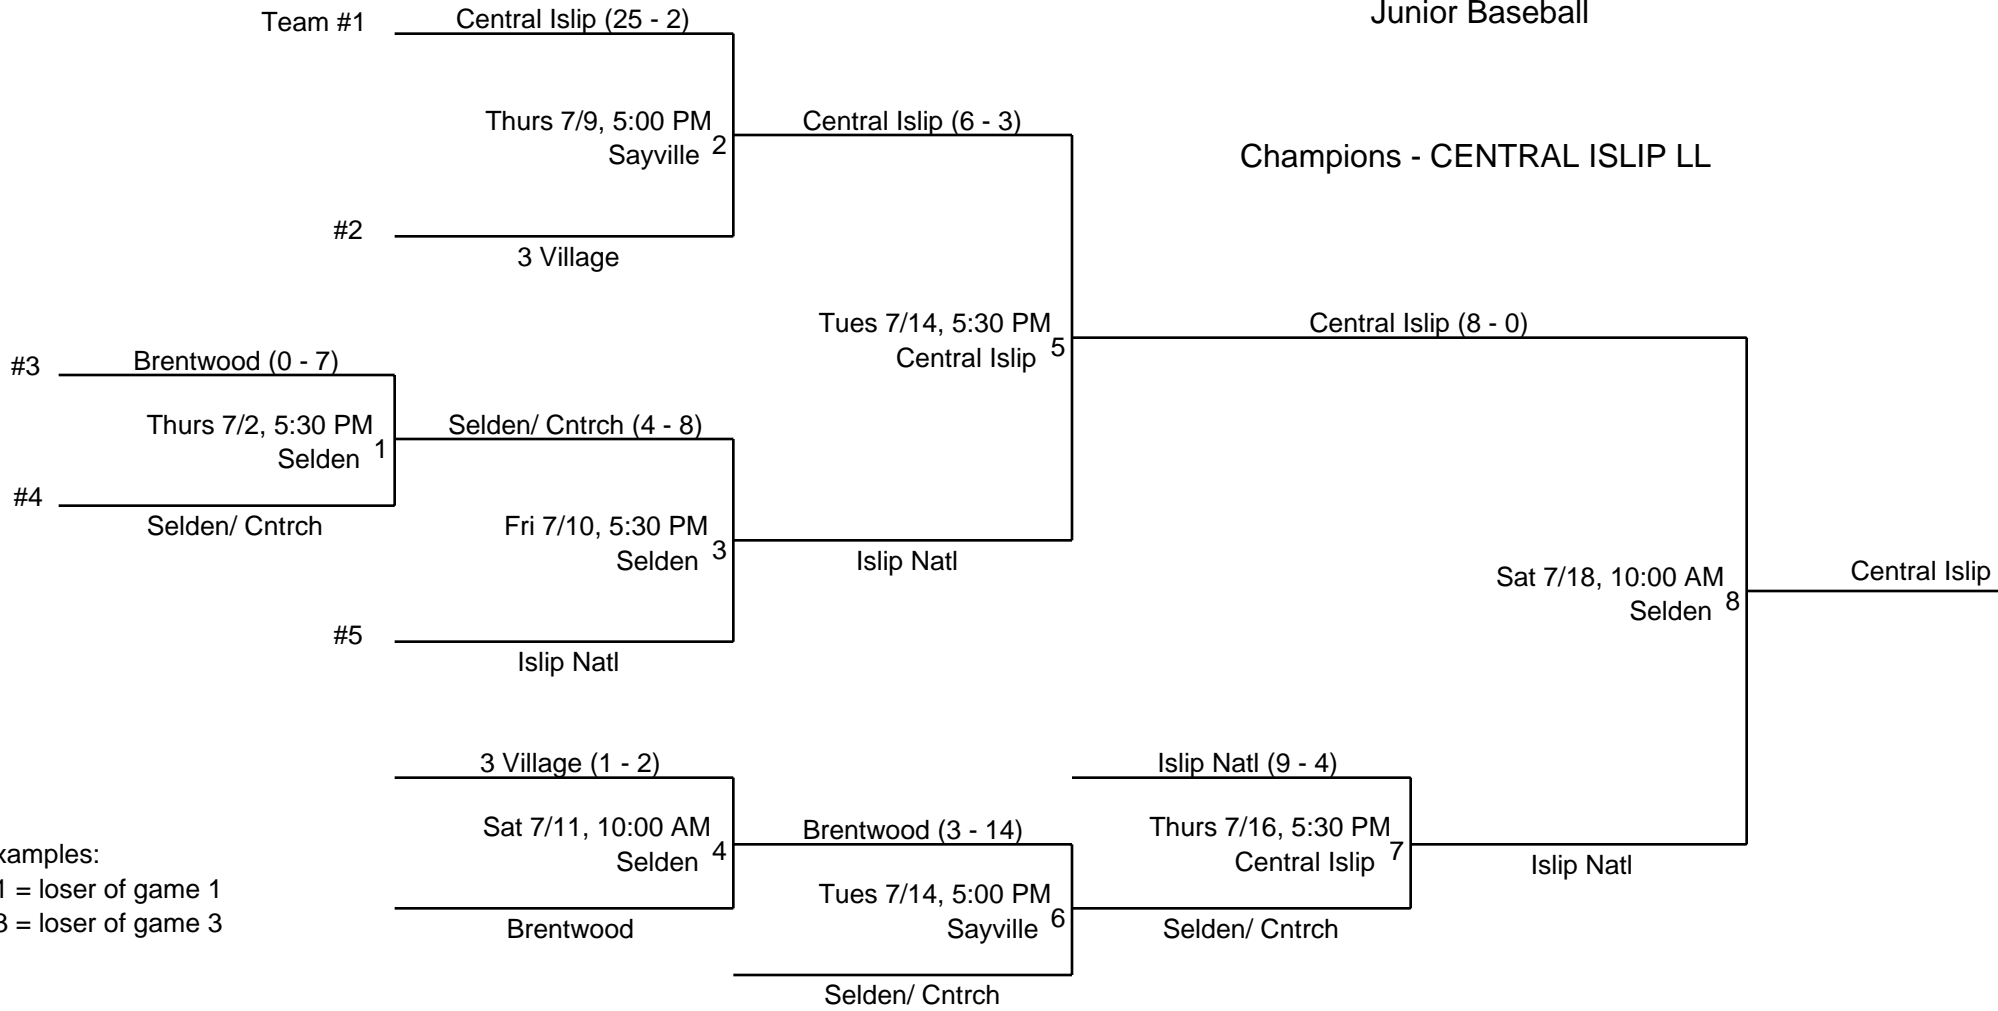

(jrbb09)

**** OFFICIAL ****
UPDATED - 7/18/0
3:30 PM

2009
Little League - NY District 35
Junior Baseball

Champions - CENTRAL ISLIP LL

examples:
L1 = loser of game 1
L3 = loser of game 3