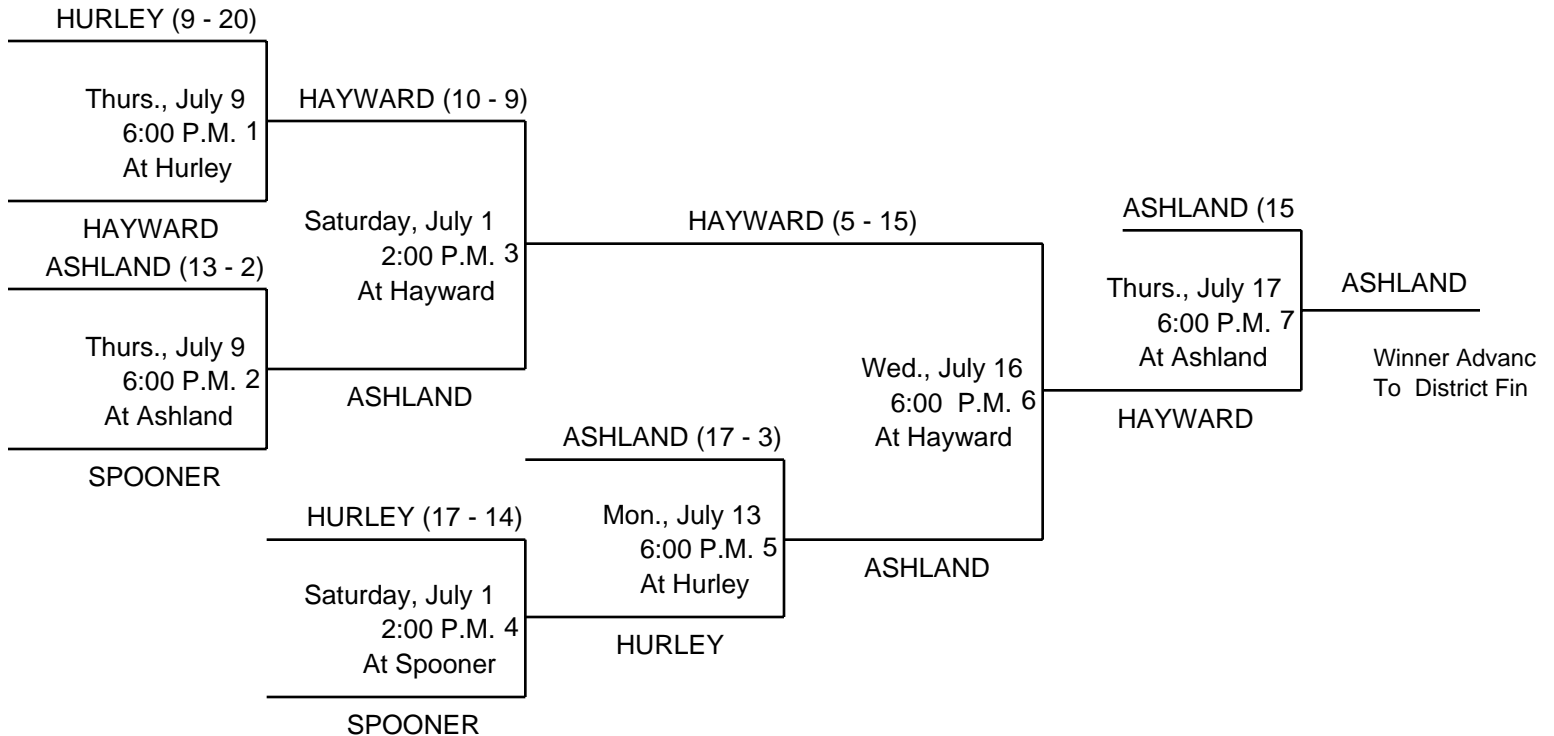

2009 Wisconsin District Little League 9 & 10 Ye Baseball Tournament

NORTHERN PO

NOTE: Northern and Southern Champions carry losses with them into the District Final in this double-elimination tournament.

District 3 Champion Lowes Creek advances to the State Tournament on August 1st at Appleton.

DISTRICT FINAL:

Saturday, July 18, 2:00 P.M.
At Lowes Creek

Lowes Creek 10 Ashland 4

District 3 Website: www.eteamz.com/LLWI03