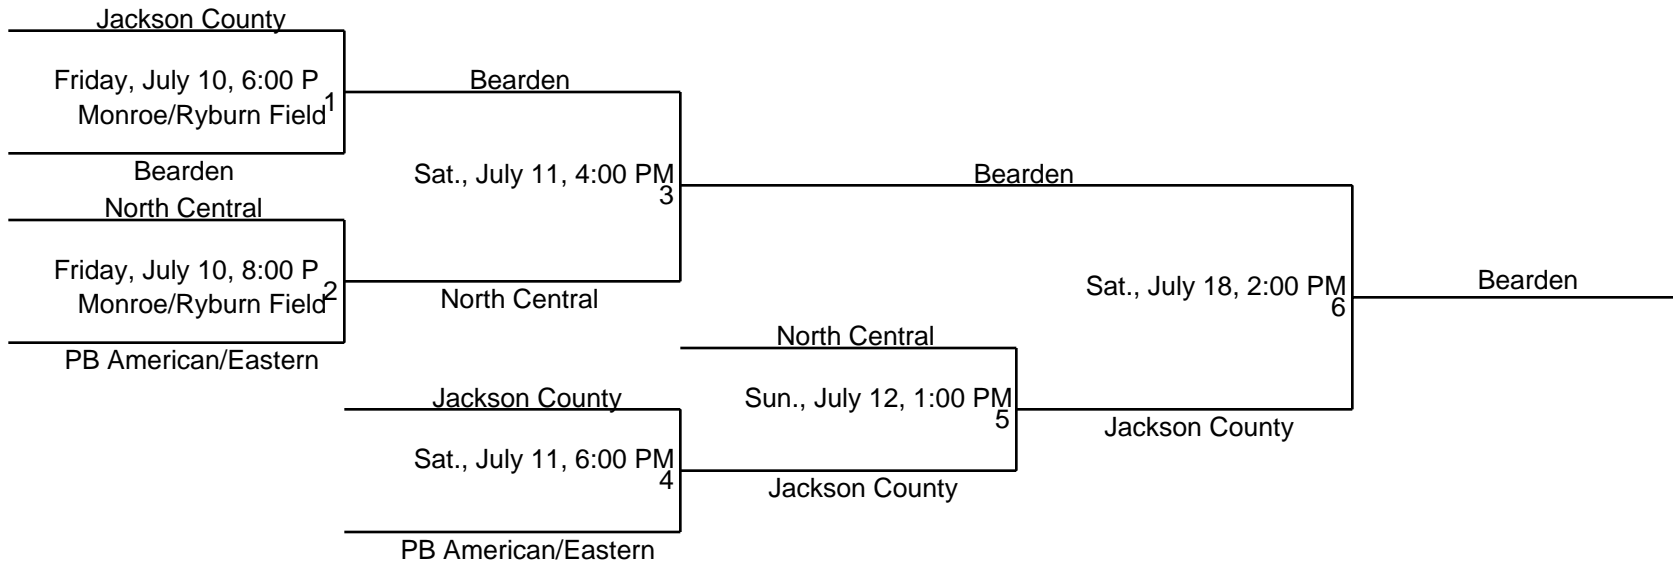

2009
Arkansas
Little League Softball
Little League
State Tournament

The If Game, if needed will be played 1 hour after Completion of Game 6.

A Coin Toss will determine Home Team.

All Teams Shall be at the Park ready to play 30 Minutes before Game Time.

Tournament Hosted by: Pine Bluff American/Eastern