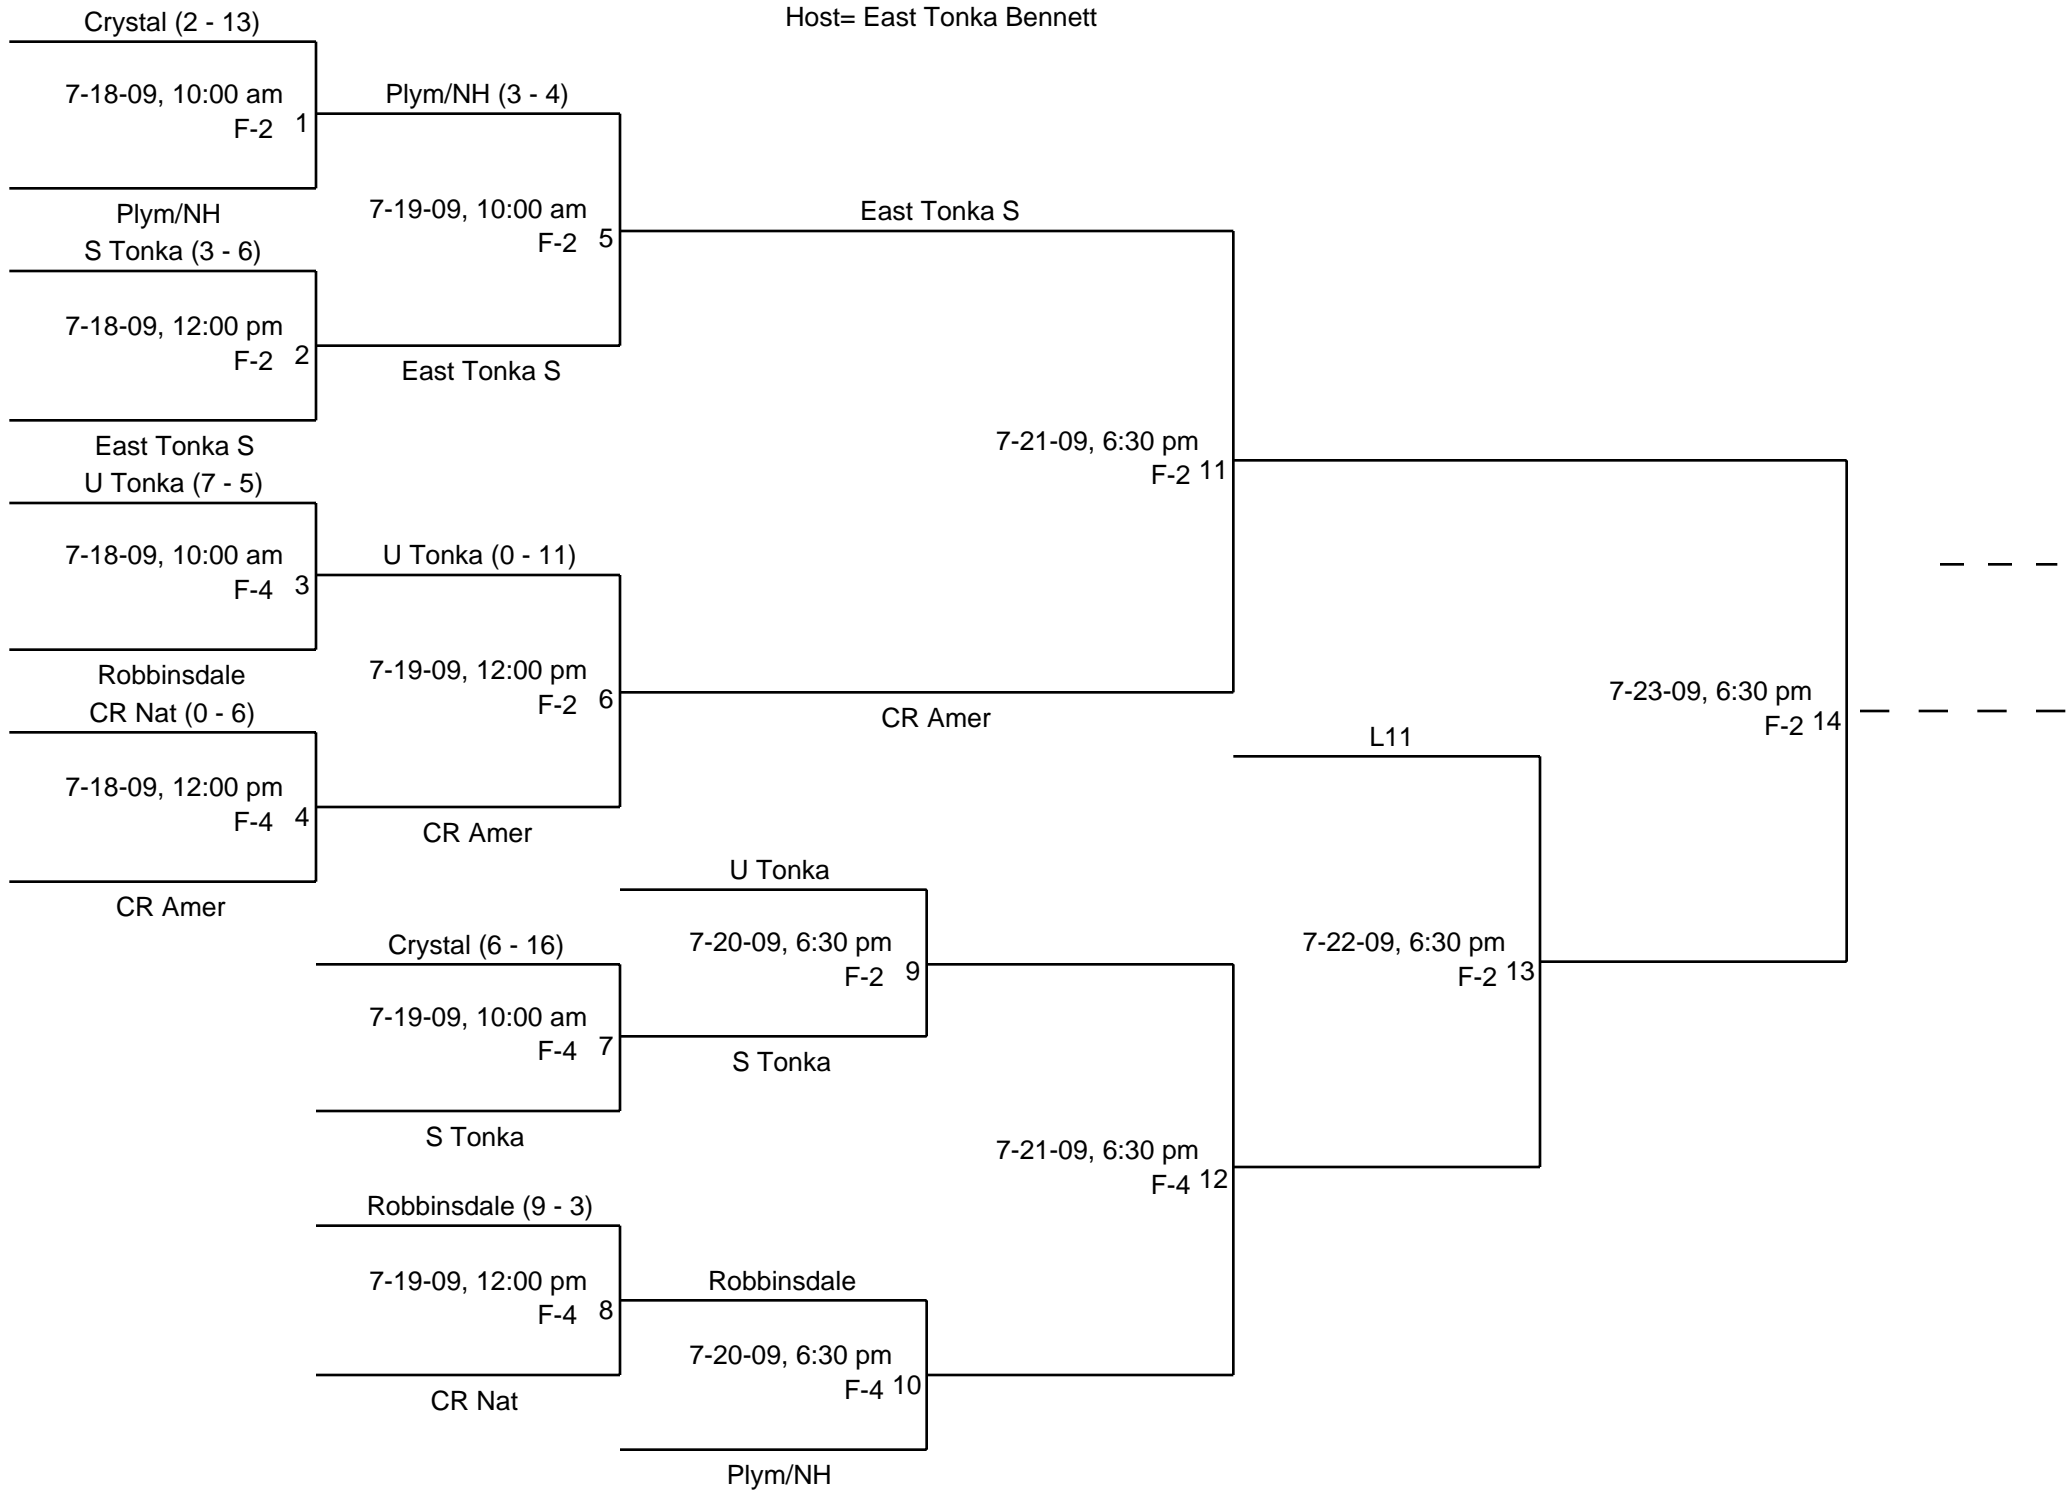

2009 11-12 District Finals

Host= East Tonka Bennett

— —  
|  
15| — — — — —  
|  
— —