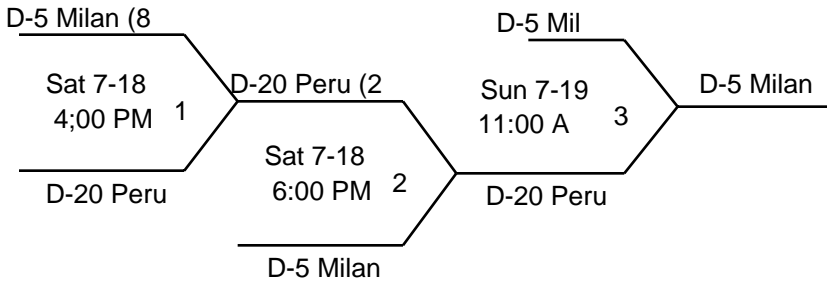

SENIOR LEAGUE BASEBALL
SECTIONAL TOURNAMENT
SECTION 1

RUDY GONDOLFI DIAMOND
EAST THIRD ST AND DALE AVE
OGLESBY, ILLINOIS 61348

TOURNAMENT DIRECTOR
DON FINLEY

WINNER ADVANCES TO STATE TOURNAMENT
BRIAN FABER MEMORIAL PARK
1909 LAKE DRIVE
MENDOTA, ILLINOIS 61342