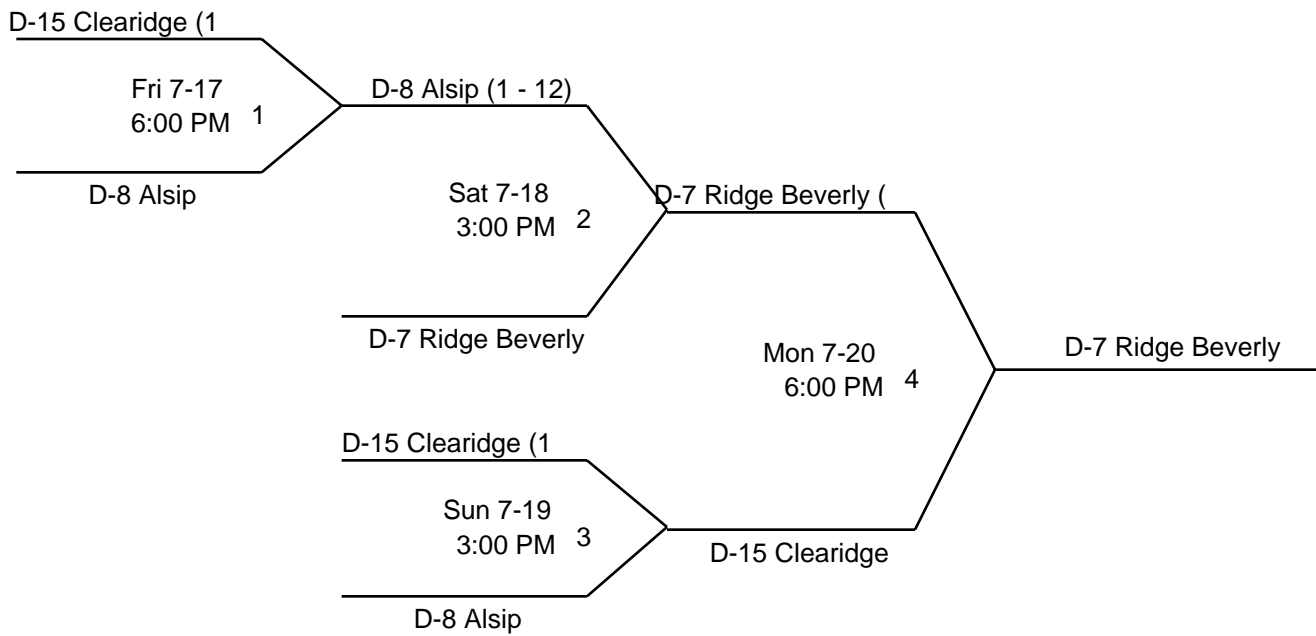

LITTLE LEAGUE SOFTBALL
SECTIONAL TOURNAMENT
SECTION 4

VETERANS FIELD
160TH AND SOUTH PARK DR
SOUTH HOLLAND , ILLINOIS

WINNER ADVANCES TO STATE TOURNAMENT
LA GRANGE LITTLE LEAGUE
DISTRICT 9