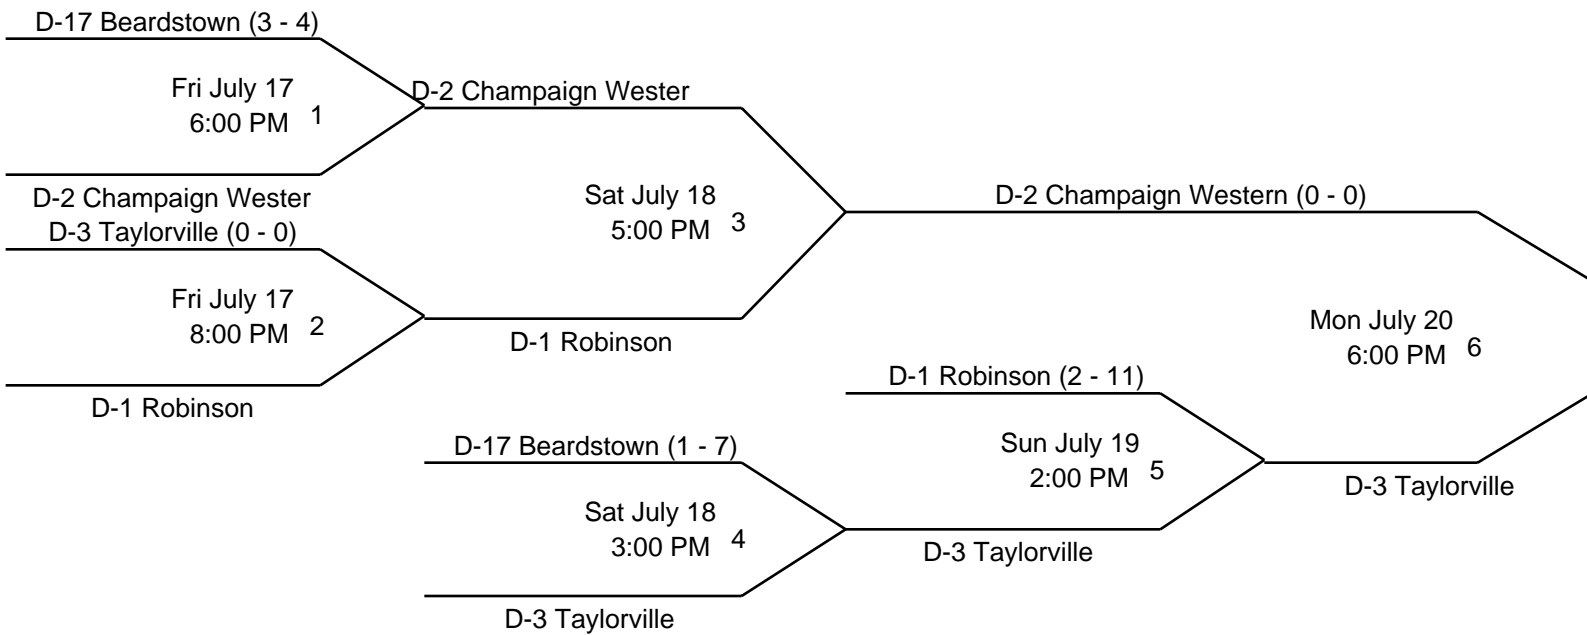

LITTLE LEAGUE BASEBALL SECTIONAL TOURNAMENT SECTION 1

**SMOLDT LITTLE LEAGUE PARK
599 SANGAMON STREET
BEARDSTOWN, ILLINOIS 62618**

<http://maps.google.com/maps?t=h&hl=en&ie=UTF8&ll=40.020605,-90.428257&spn=0.007444,0.013754&z=16>

**Each team is to have a representative
for the coin toss at the concession stand
45 minutes prior to scheduled game time
NO EXCEPTIONS**

**WINNER ADVANCES TO STATE TOURNAMENT
EVERGREEN PARK, ILLINOIS**

D-2 Champaign Western