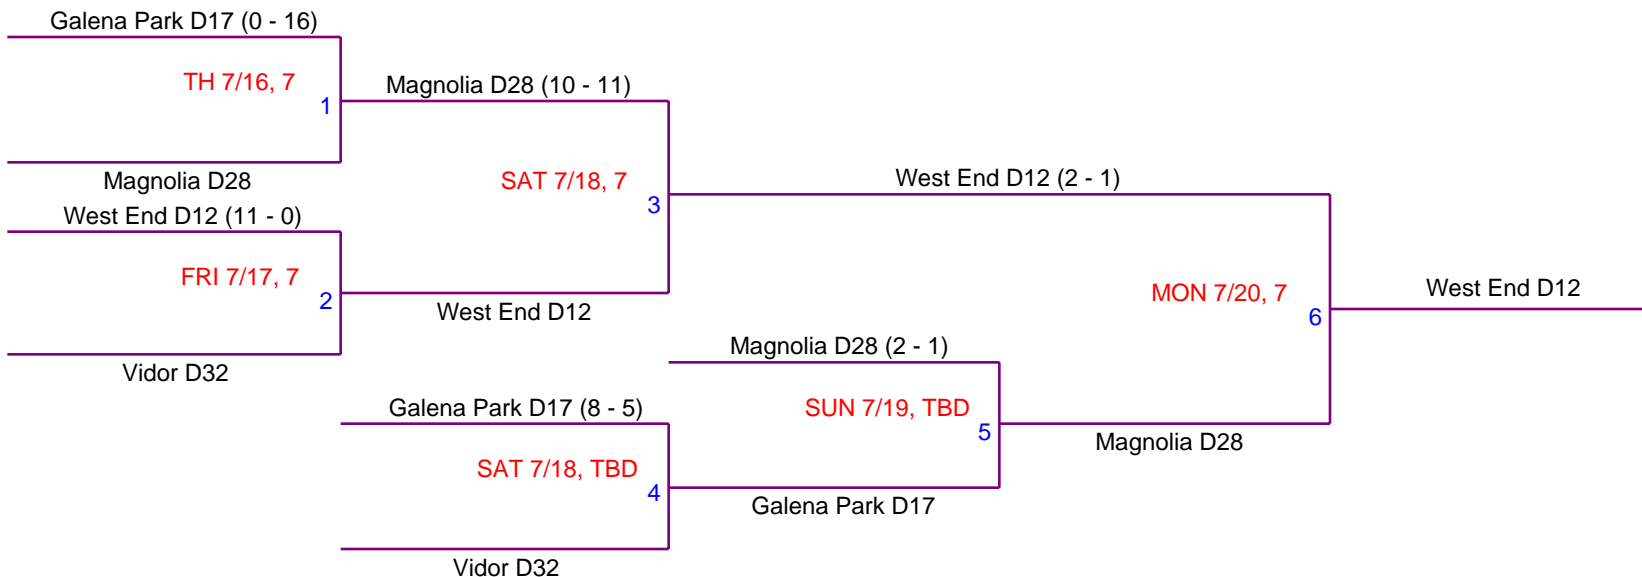

2009 TOURNAMENT - SENIOR LEAGUE BASEBALL

LITTLE LEAGUE TEXAS EAST - SECTION 2

HOSTED BY DISTRICT 17

UPDATE JULY 13

(www.eteamz.com/district28)

West End advances to Texas East State Tournament

DISTRICT 12 CHAMPIONS
BEAUMONT WEST END SENIOR LEAGUE

DISTRICT 17 CHAMPIONS
GALENA PARK SENIOR LEAGUE

SITE INFORMATION
Directions to site on bracket page 2

DISTRICT 32 CHAMPIONS
VIDOR SENIOR LEAGUE

DISTRICT 28 CHAMPIONS
MAGNOLIA SENIOR LEAGUE

SHELDON LITTLE LEAGUE
9205 Pineland, Houston 77044
Tournament Director District Administrator
Tom Edge 713-303-5564

SHELDON LITTLE LEAGUE
9205 Pineland, Houston 77044
Tournament Director District Administrator
Tom Edge 713-303-5564

PARKING \$5

DIRECTIONS TO SHELDON LITTLE LEAGUE

FROM DISTRICT 28

South to Beltway 8
East on Beltway 8 to
East on Little York to
South on Pineland
Park is about 1 mile on right

FROM DISTRICT 12 OR 32

East on I-10 to
North on Beltway 8 to
East on Beaumont Hwy (Old US 90) to
North at 1st red light onto Pineland
Park is .1 mile on left