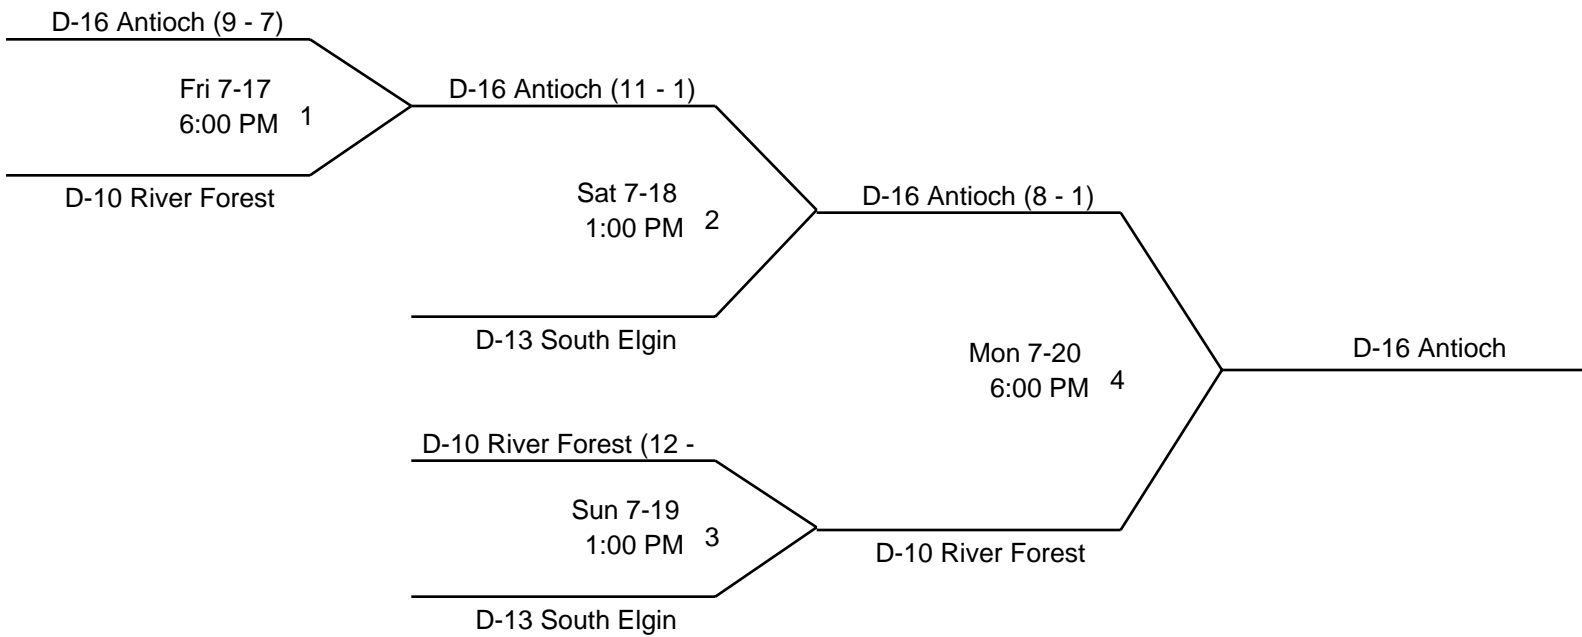

LITTLE LEAGUE SOFTBALL  
SECTIONAL TOURNAMENT  
SECTION 3

ANTIOCH LITTLE LEAGUE  
DISTRICT 16

WINNER ADVANCES TO STATE TOURNAMENT  
LA GRANGE LITTLE LEAGUE  
DISTRICT 9

—