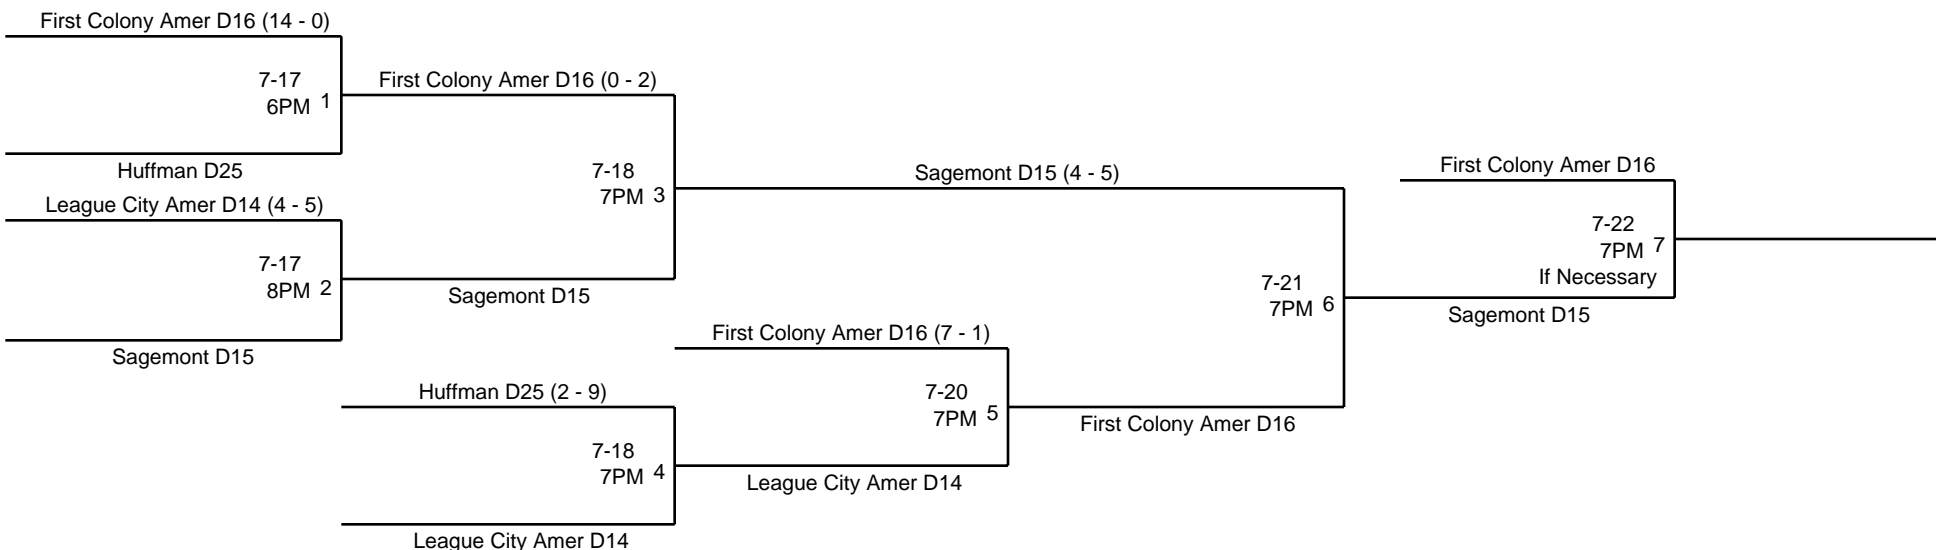

TEXAS EAST SECTION 3 MAJOR 2009 BASEBALL TOURNAMENT

Host: District 15
Pearland LL

Pearland Dad's Club Community Park
5522 Daughtery Rd
Pearland, TX 77584

Tournament Director
District 15 Administrator
Ferris Maness
281-489-9646 (H)
281-468-0104 (C)