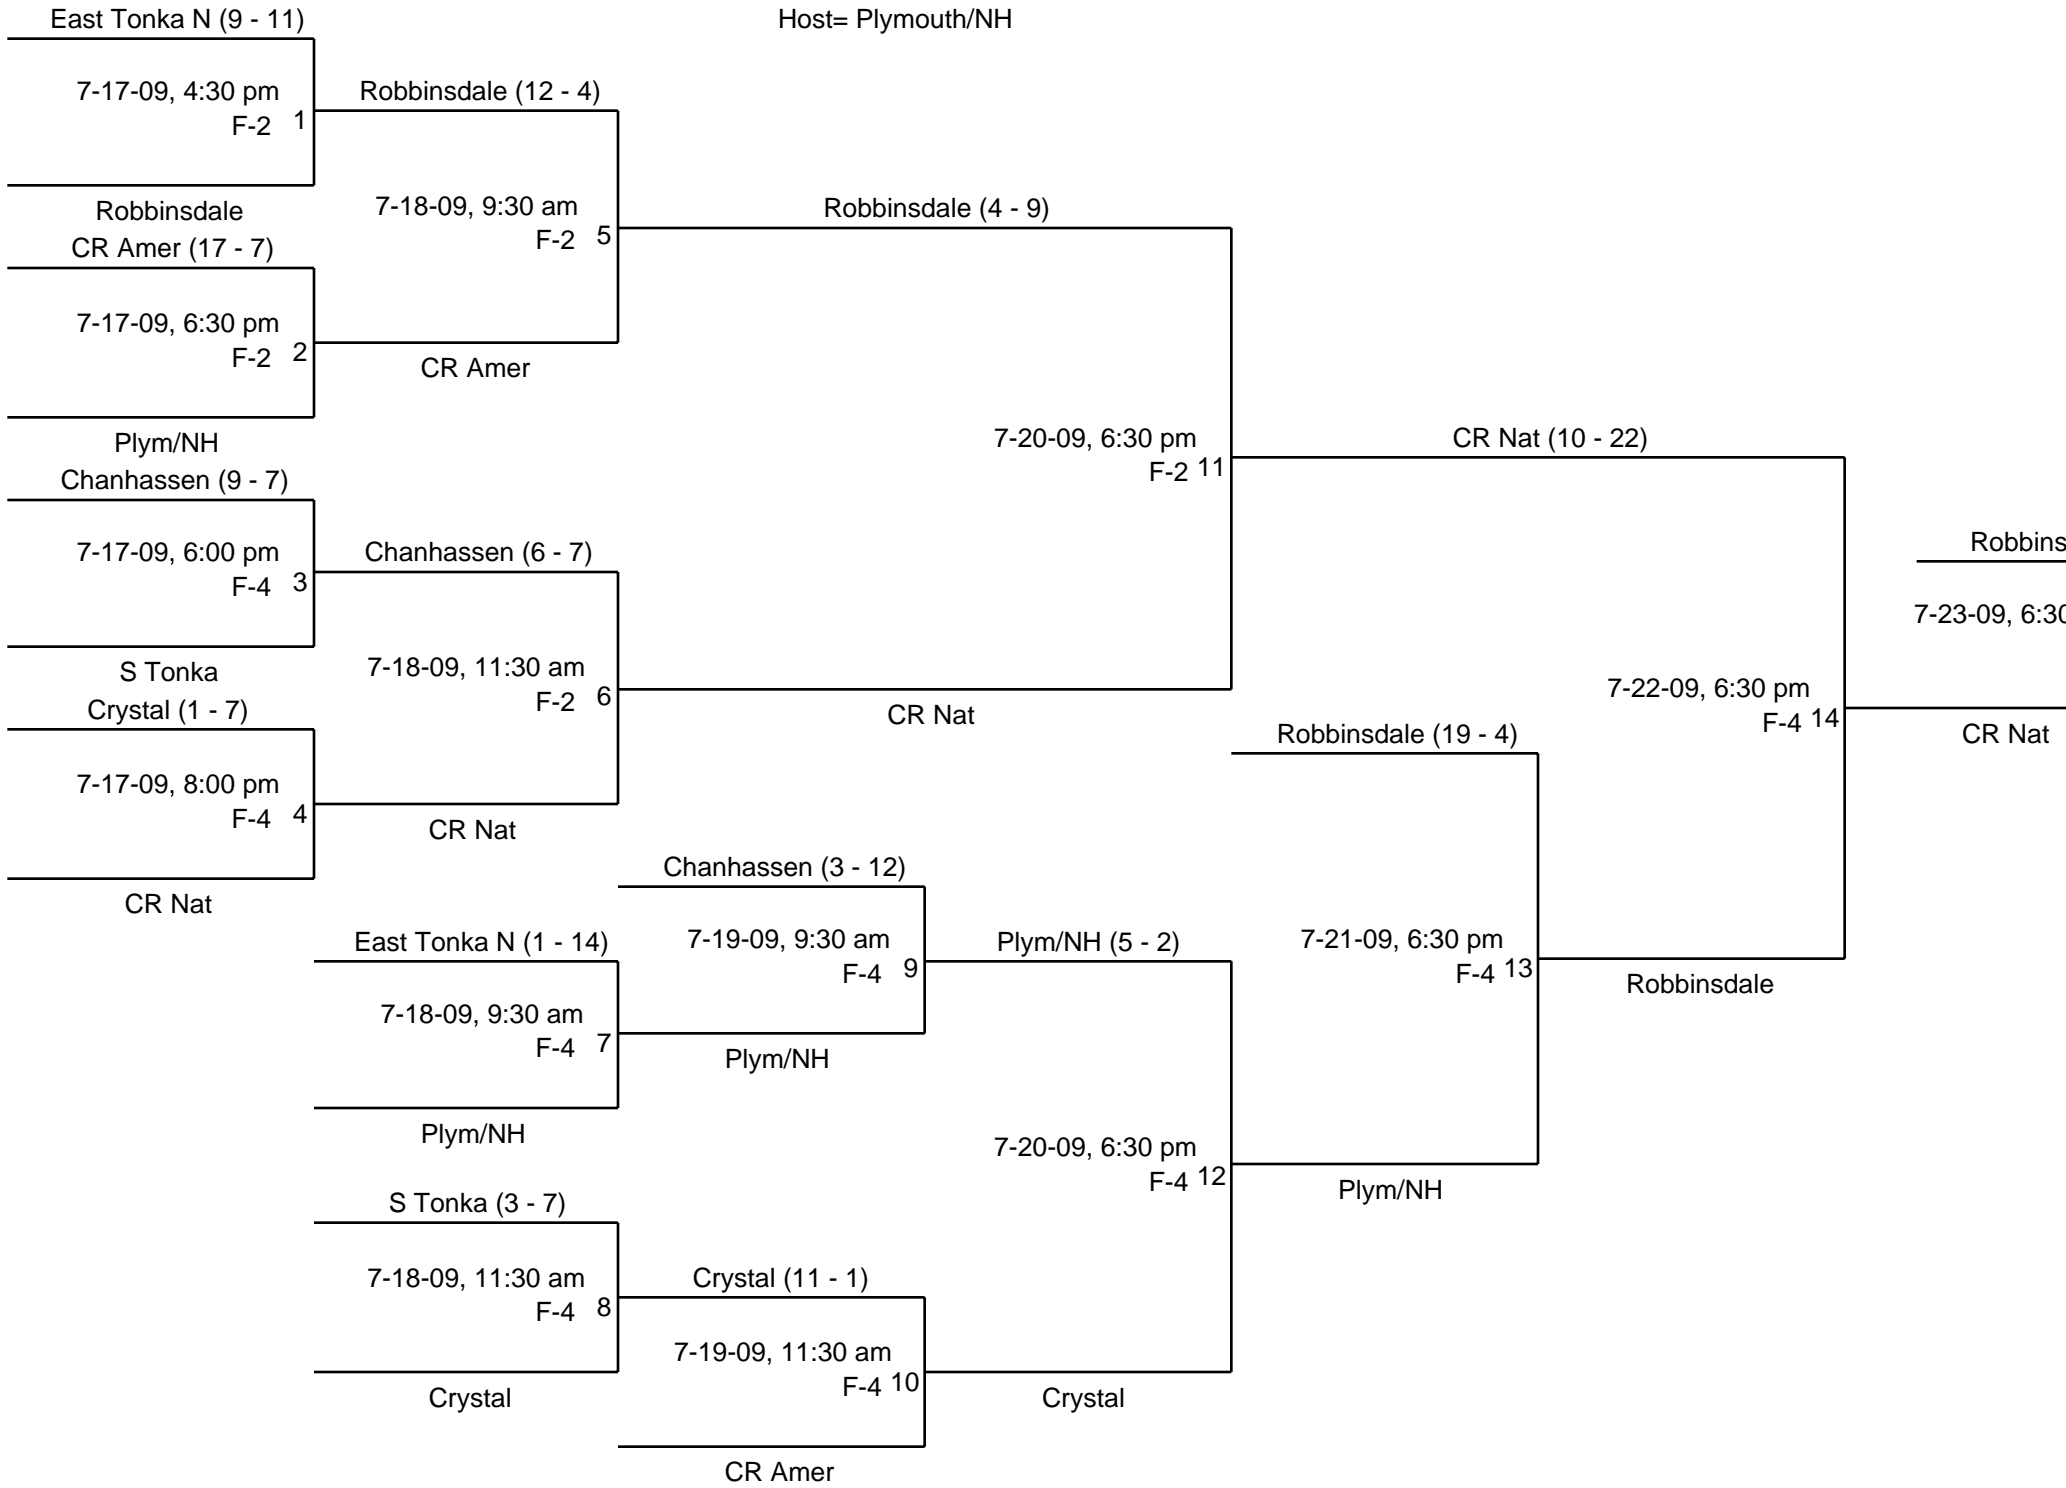

2009 10-11 District Finals

Host= Plymouth/NH

dale

0 pm  
F-4 15