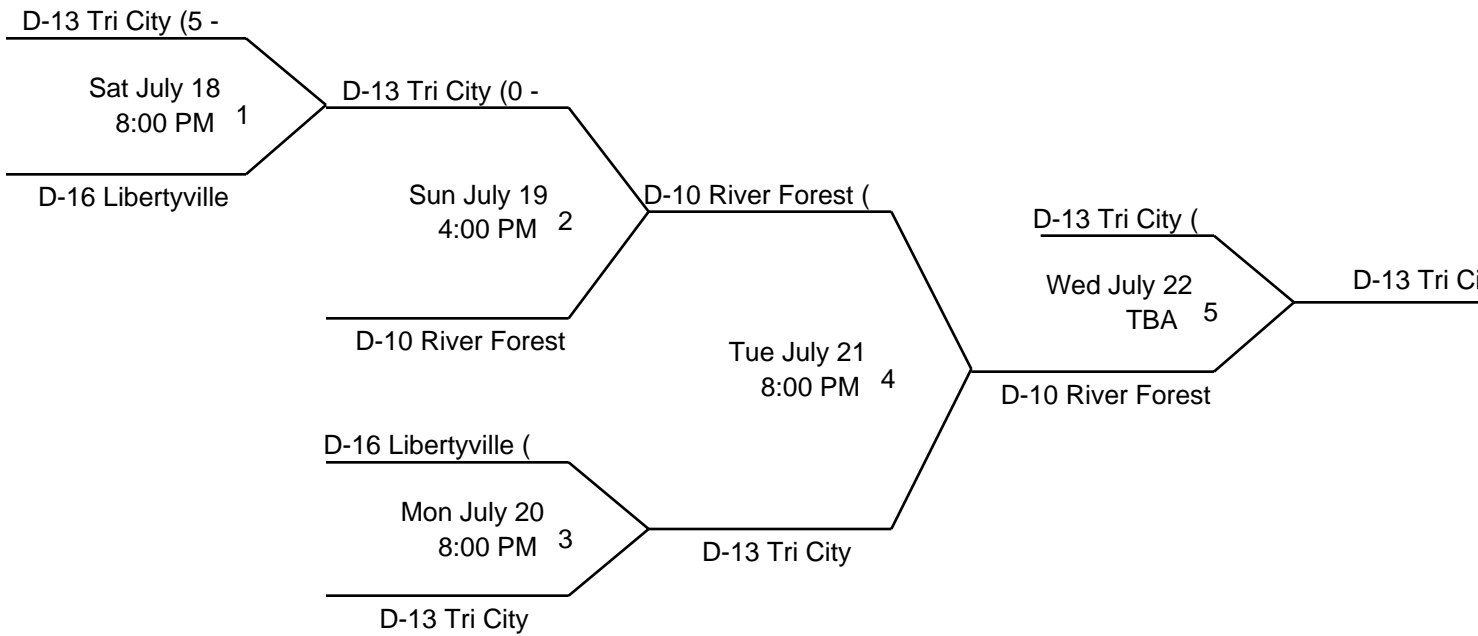

LITTLE LEAGUE BASEBALL  
SECTIONAL TOURNAMENT  
SECTION 4

RUBY STREET FIELD  
NORTH AVENUE AND RUBY STREET  
MELROSE PARK, ILLINOIS

<http://maps.google.com/maps?t=h&hl=en&ie=UTF8&ll=41.908463,-87.868308&spn=0.007234,0.013754&z=16>

WINNER ADVANCES TO STATE TOURNAMENT  
EVERGREEN PARK, ILLINOIS

ity