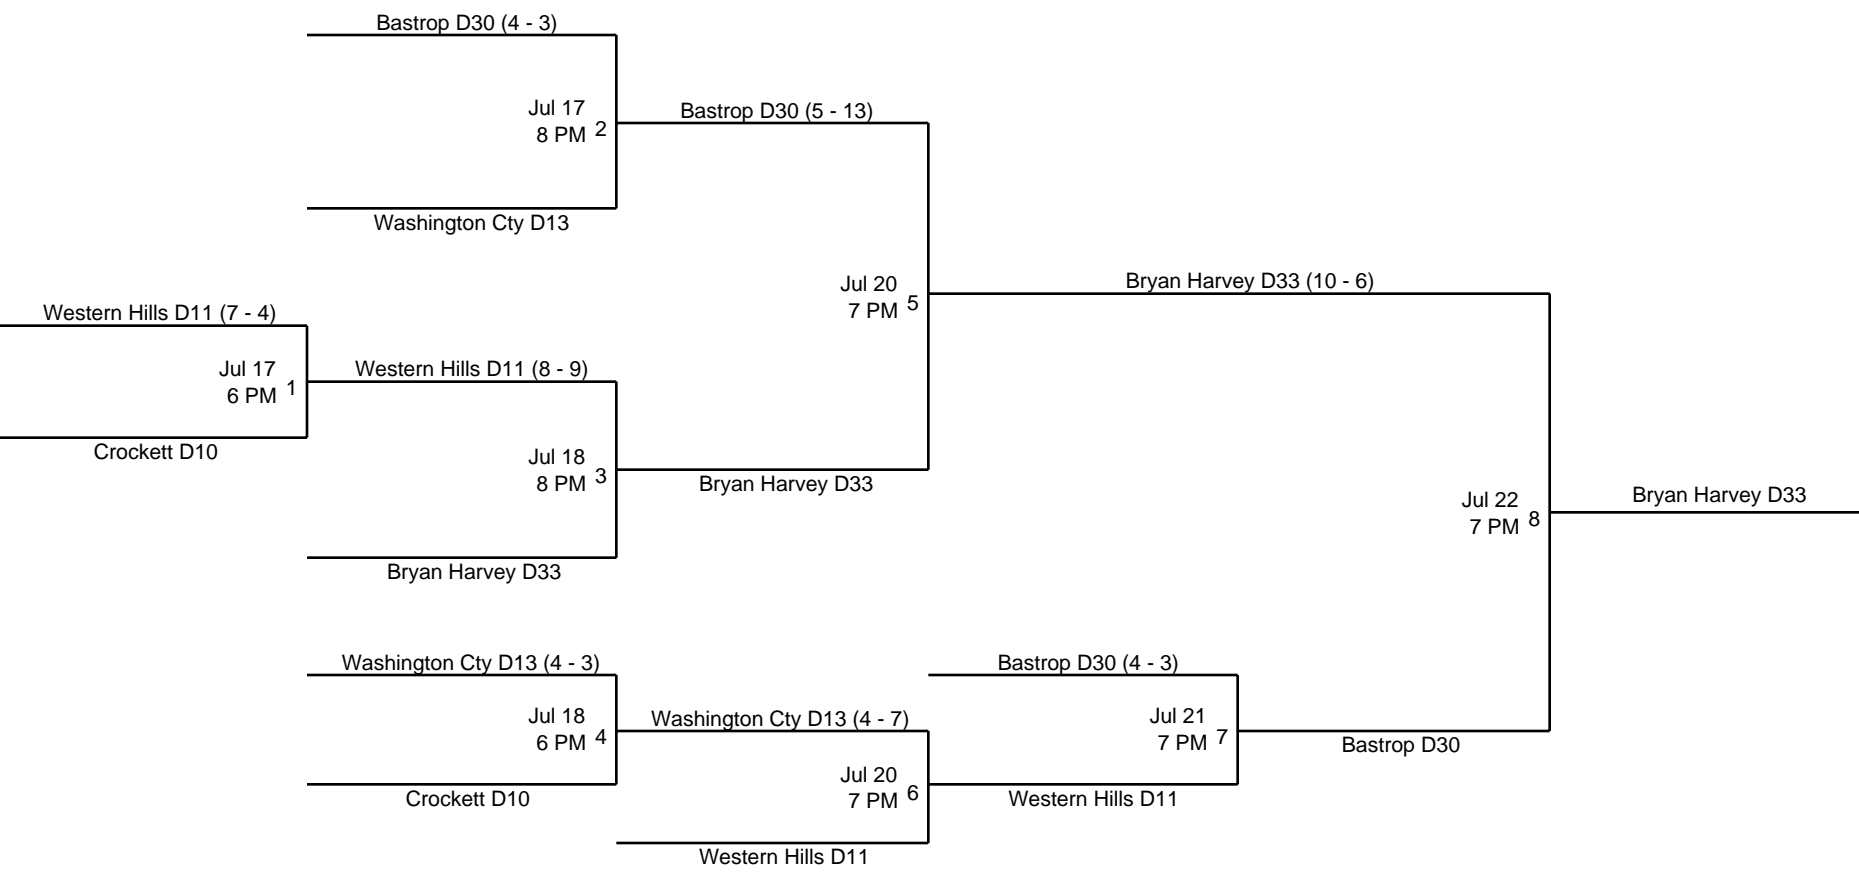

2009 SECTION 1 TEXAS EAST 10 & 11 BASEBALL TOURNAMENT

SCORES----[eteamz.active.com/txeastll](http://eteamz.active.com/txeastll)

LITTLE LEAGUE BASEBALL  
 TEXAS EAST SECTION 1 TOURNAMENTS  
 10 & 11 YEAR OLD BASEBALL  
 JULY 17 - 22, 2009  
 SOUTHWOOD VALLEY COMPLEX  
 1602 ROCK PRARIE ROAD  
 COLLEGE STATION, TEXAS 77845