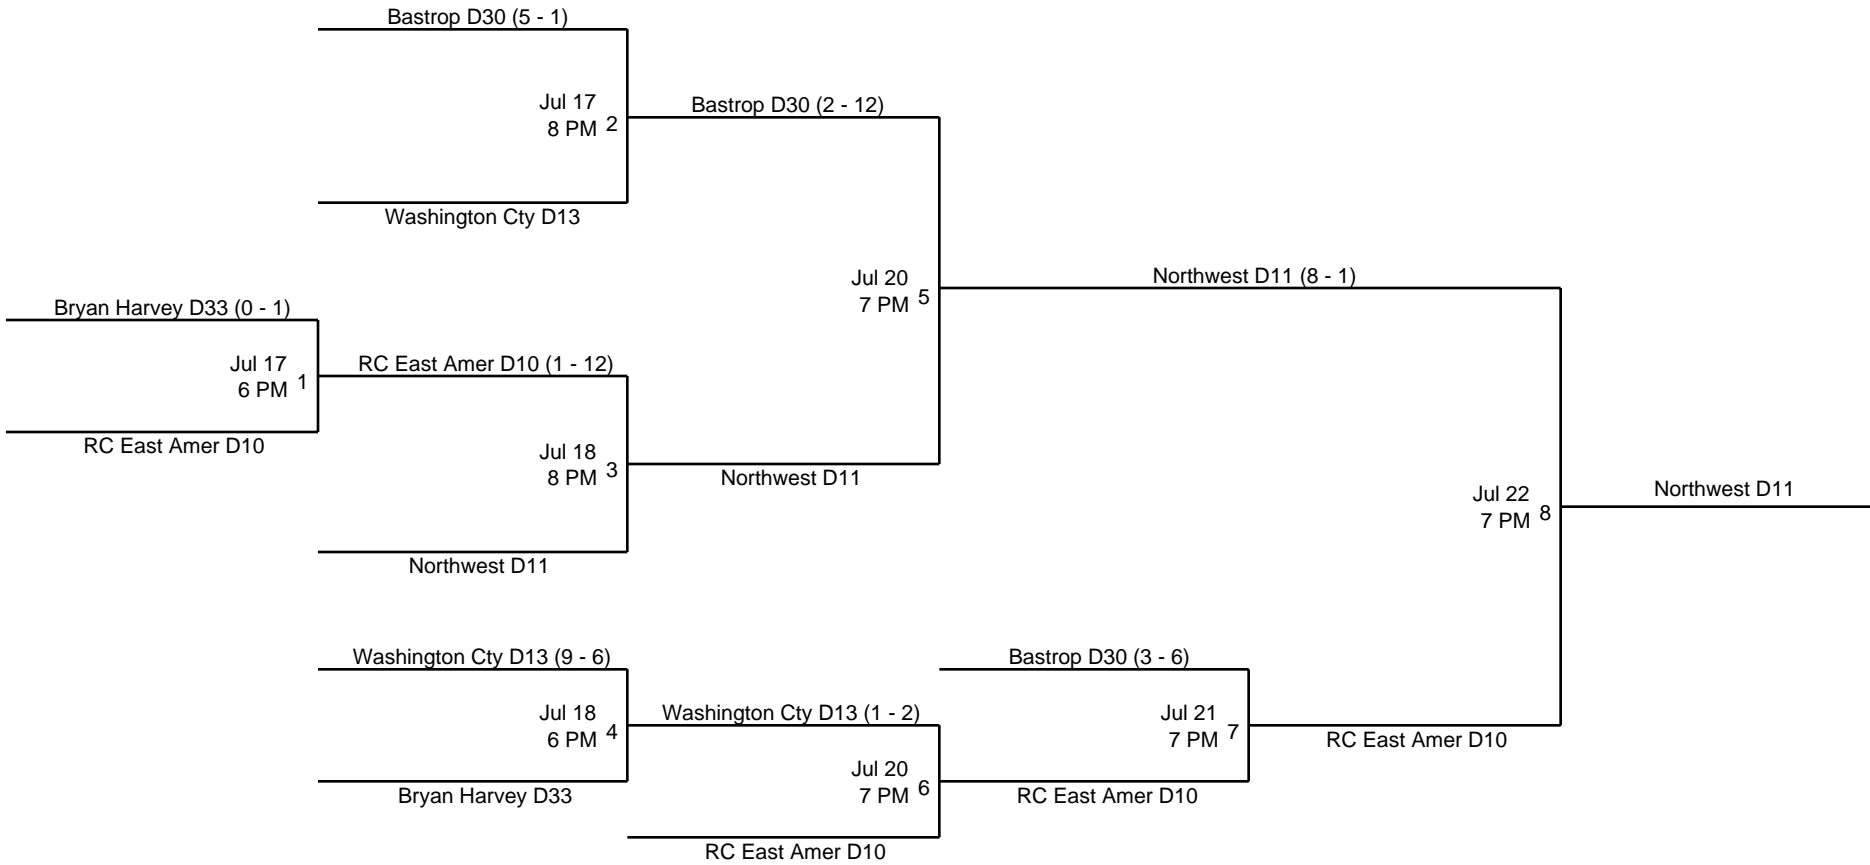

2009 SECTION 1 TEXAS EAST MAJOR BASEBALL TOURNAMENT

SCORES----eteamz.active.com/txeastll

LITTLE LEAGUE BASEBALL
 TEXAS EAST SECTION 1 TOURNAMENTS
 MAJOR LEAGUE BASEBALL
 JULY 17 - 22, 2009
 SOUTHWOOD VALLEY COMPLEX
 1602 ROCK PRARIE ROAD
 COLLEGE STATION, TEXAS 77845

Northwest advances to the Texas East State Tournament

HARDY NEVILL, DA - DISTRICT 33
 TOURNAMENT DIRECTOR
 936-348-4505 C
 E-MAIL: HARDY.NEVILL@ATT.NET

TODD WEINGAND, PRESIDENT
 COLLEGE STATION LITTLE LEAGUE
 979-218-3158