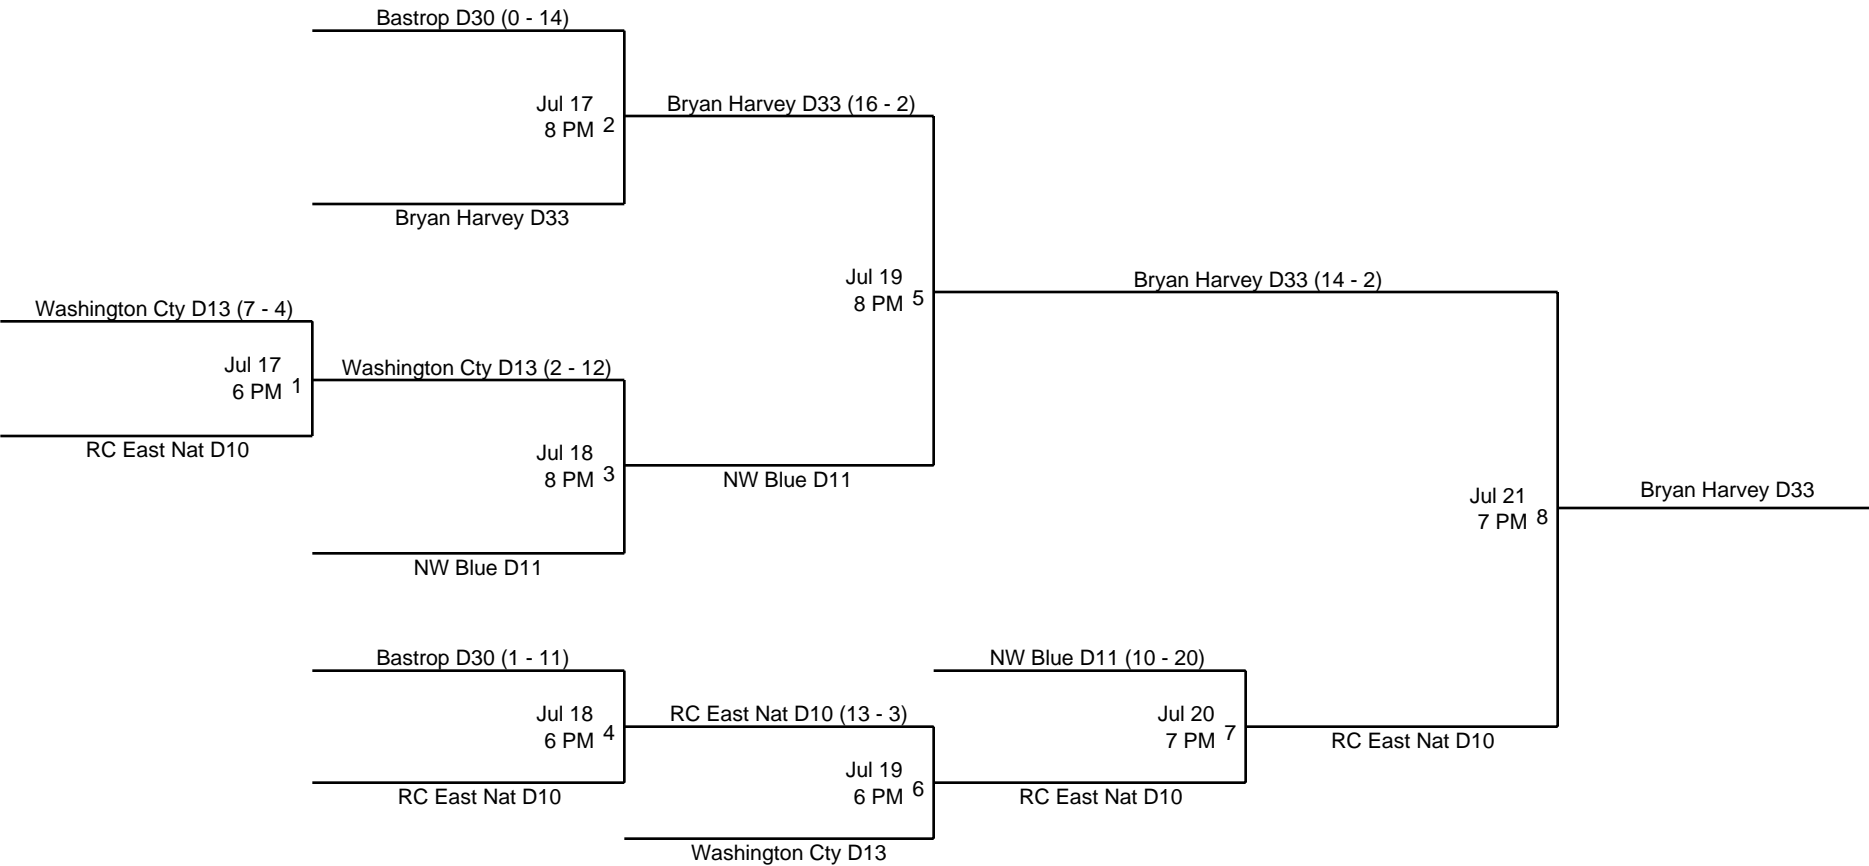

2009 SECTION 1 TEXAS EAST 9 & 10 BASEBALL TOURNAMENT

SCORES----eteamz.active.com/txeastll

LITTLE LEAGUE BASEBALL
 TEXAS EAST SECTION 1 TOURNAMENTS
 9 & 10 YEAR OLD BASEBALL
 JULY 17 - 22, 2009
 ELGIN LITTLE LEAGUE FIELDS
 506 E. 10th STREET
 ELGIN, TX 78621

Bryan Harvey advances to the Texas East State Tournament

GLYNN TUCKER, DA - DISTRICT 30
 TOURNAMENT DIRECTOR
 512-862-3262 H
 512-670-6359 C

JENNIFER NORTON, PRESIDENT
 ELGIN LITTLE LEAGUE
 512-424-7793 W
 512-281-2613 H
 512-965-2613 C