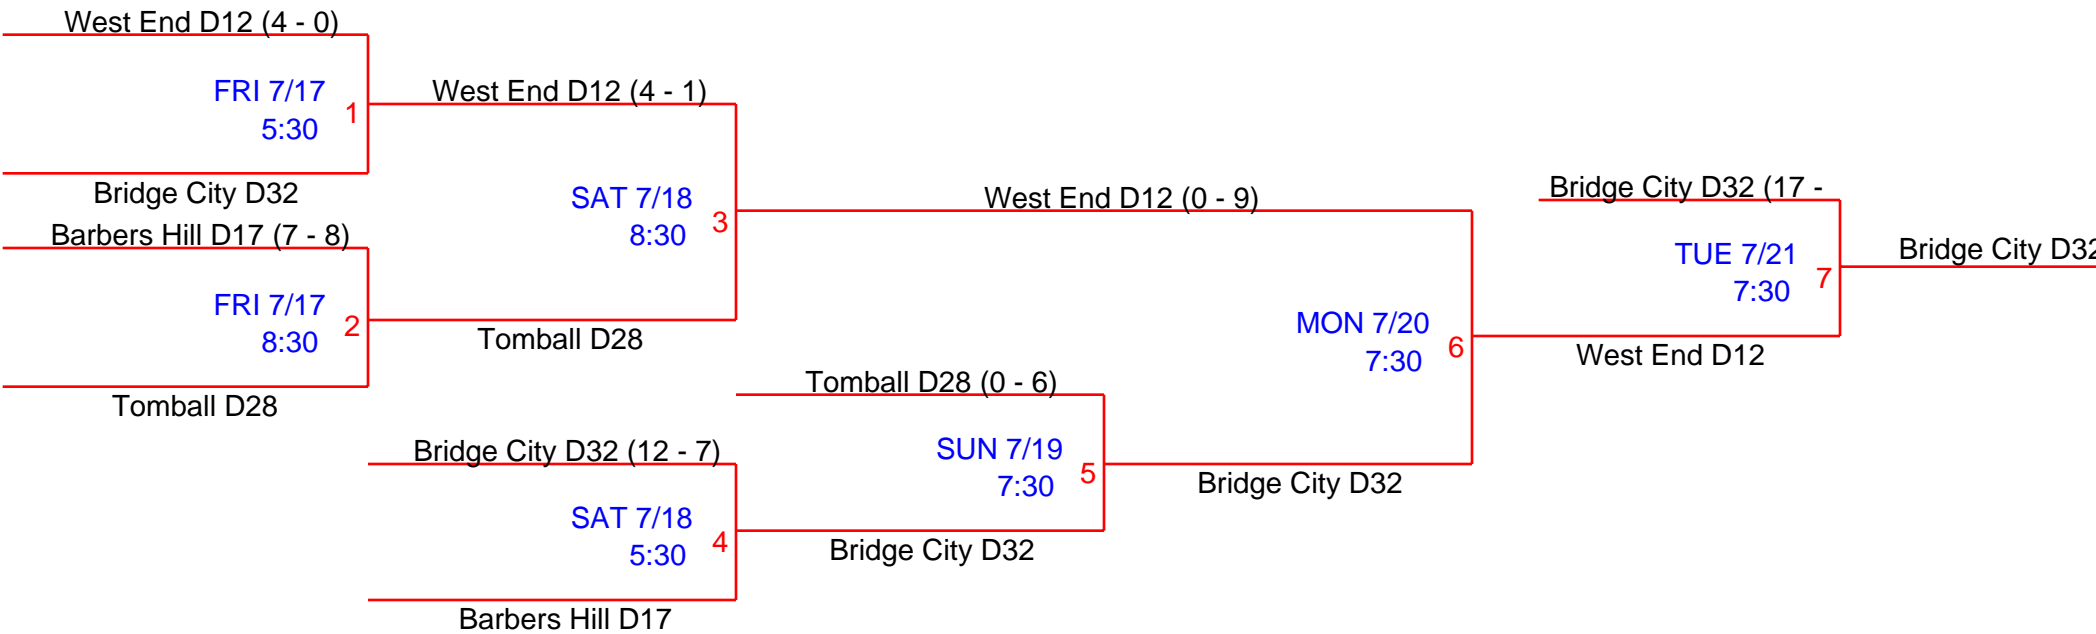

2009 TOURNAMENT - JUNIOR LEAGUE BASEBALL

LITTLE LEAGUE TEXAS EAST - SECTION 2

HOSTED BY DISTRICT 12

BRACKET UPDATE JULY 13
(www.eteamz.com/district28)

DISTRICT 12 CHAMPIONS
WEST END JUNIOR LEAGUE

DISTRICT 17 CHAMPIONS
BARBERS HILL

Site Director Assistant Tournament Director:

ADA Raymond Brassard 409-866-8000

DIRECTIONS TO AMELIA / WEST END LITTLE LEAGUE

FROM DISTRICT 28 or DISTRICT 17

East I-10 to Beaumont

Exit Major Drive / HWY 364

North on Major Drive

Cross HWY 90 and RR Tracks

Right at First Road after crossing RR Tracks

FROM DISTRICT 32

I-10 to Beaumont

Exit College St / HWY 90

West on College St / HWY 90 to

North on Major Drive / HWY 364

Cross RR Tracks

Right at First Road after crossing RR Tracks