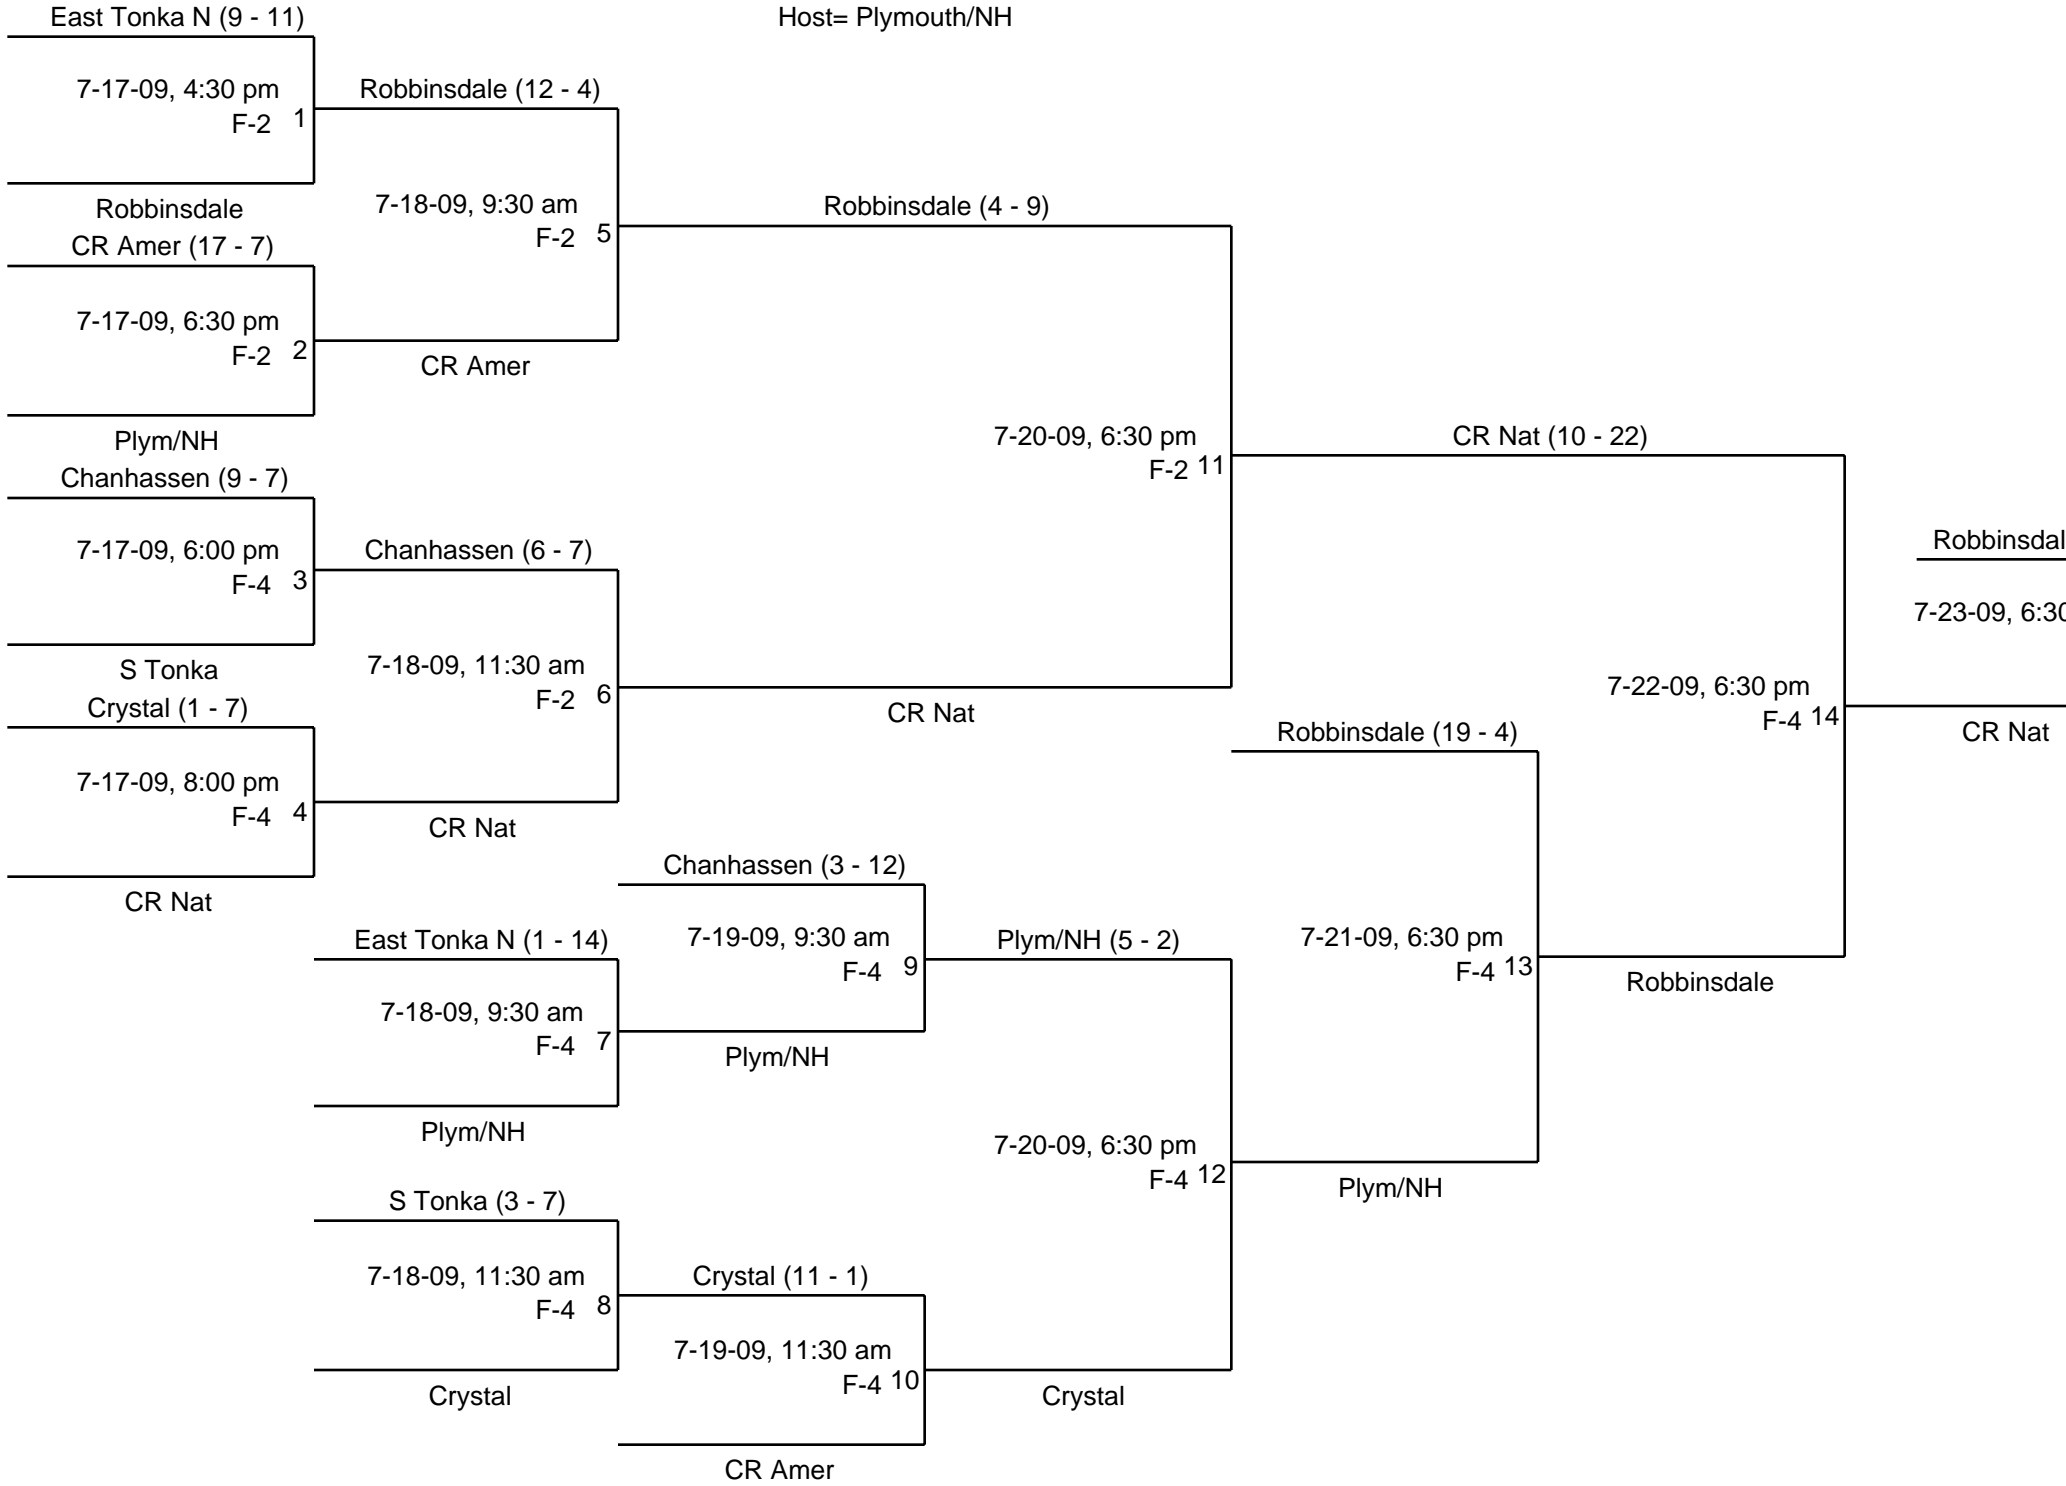

2009 10-11 District Finals

Host= Plymouth/NH

e (6 -

) pm
F-4 15

Robbinsdale