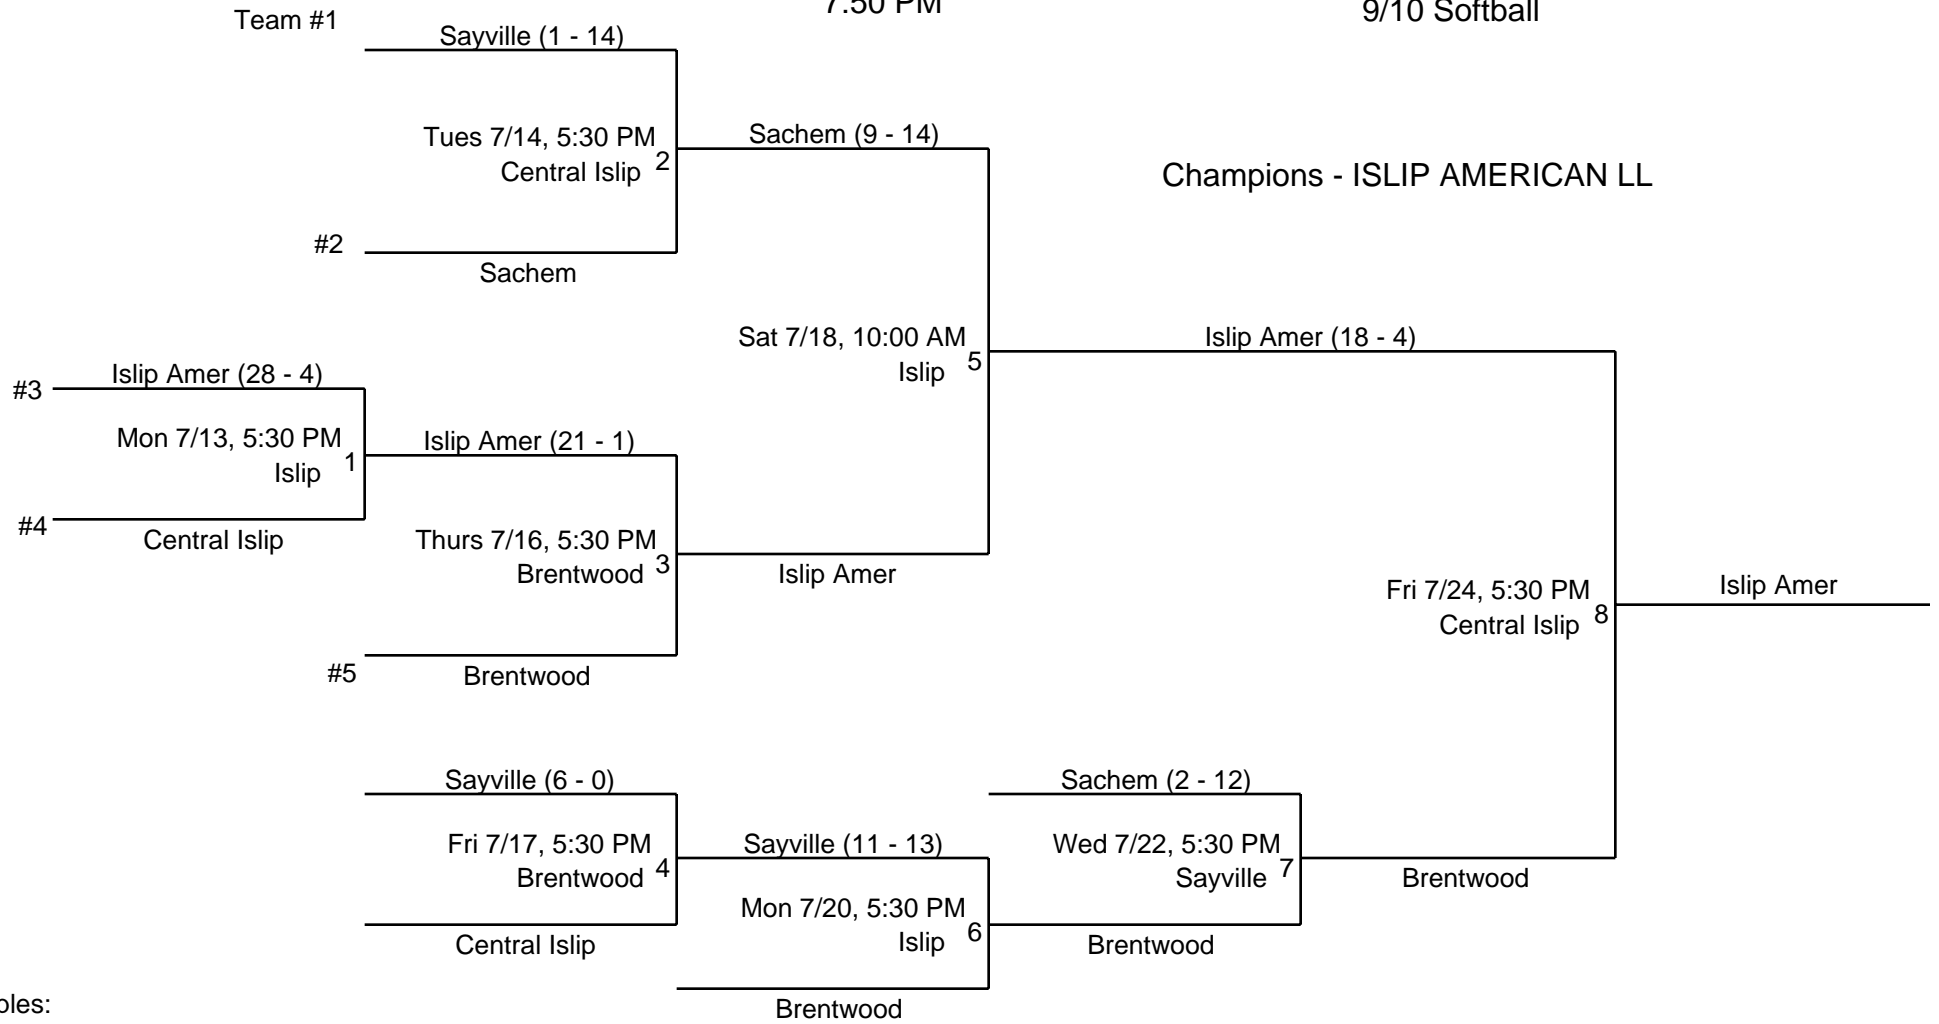

(10sb09)

**** OFFICIAL ****
updated 7/24/09
7:50 PM

2009
Little League - NY District 35
9/10 Softball

examples:
L1 = loser of game 1
L3 = loser of game 3