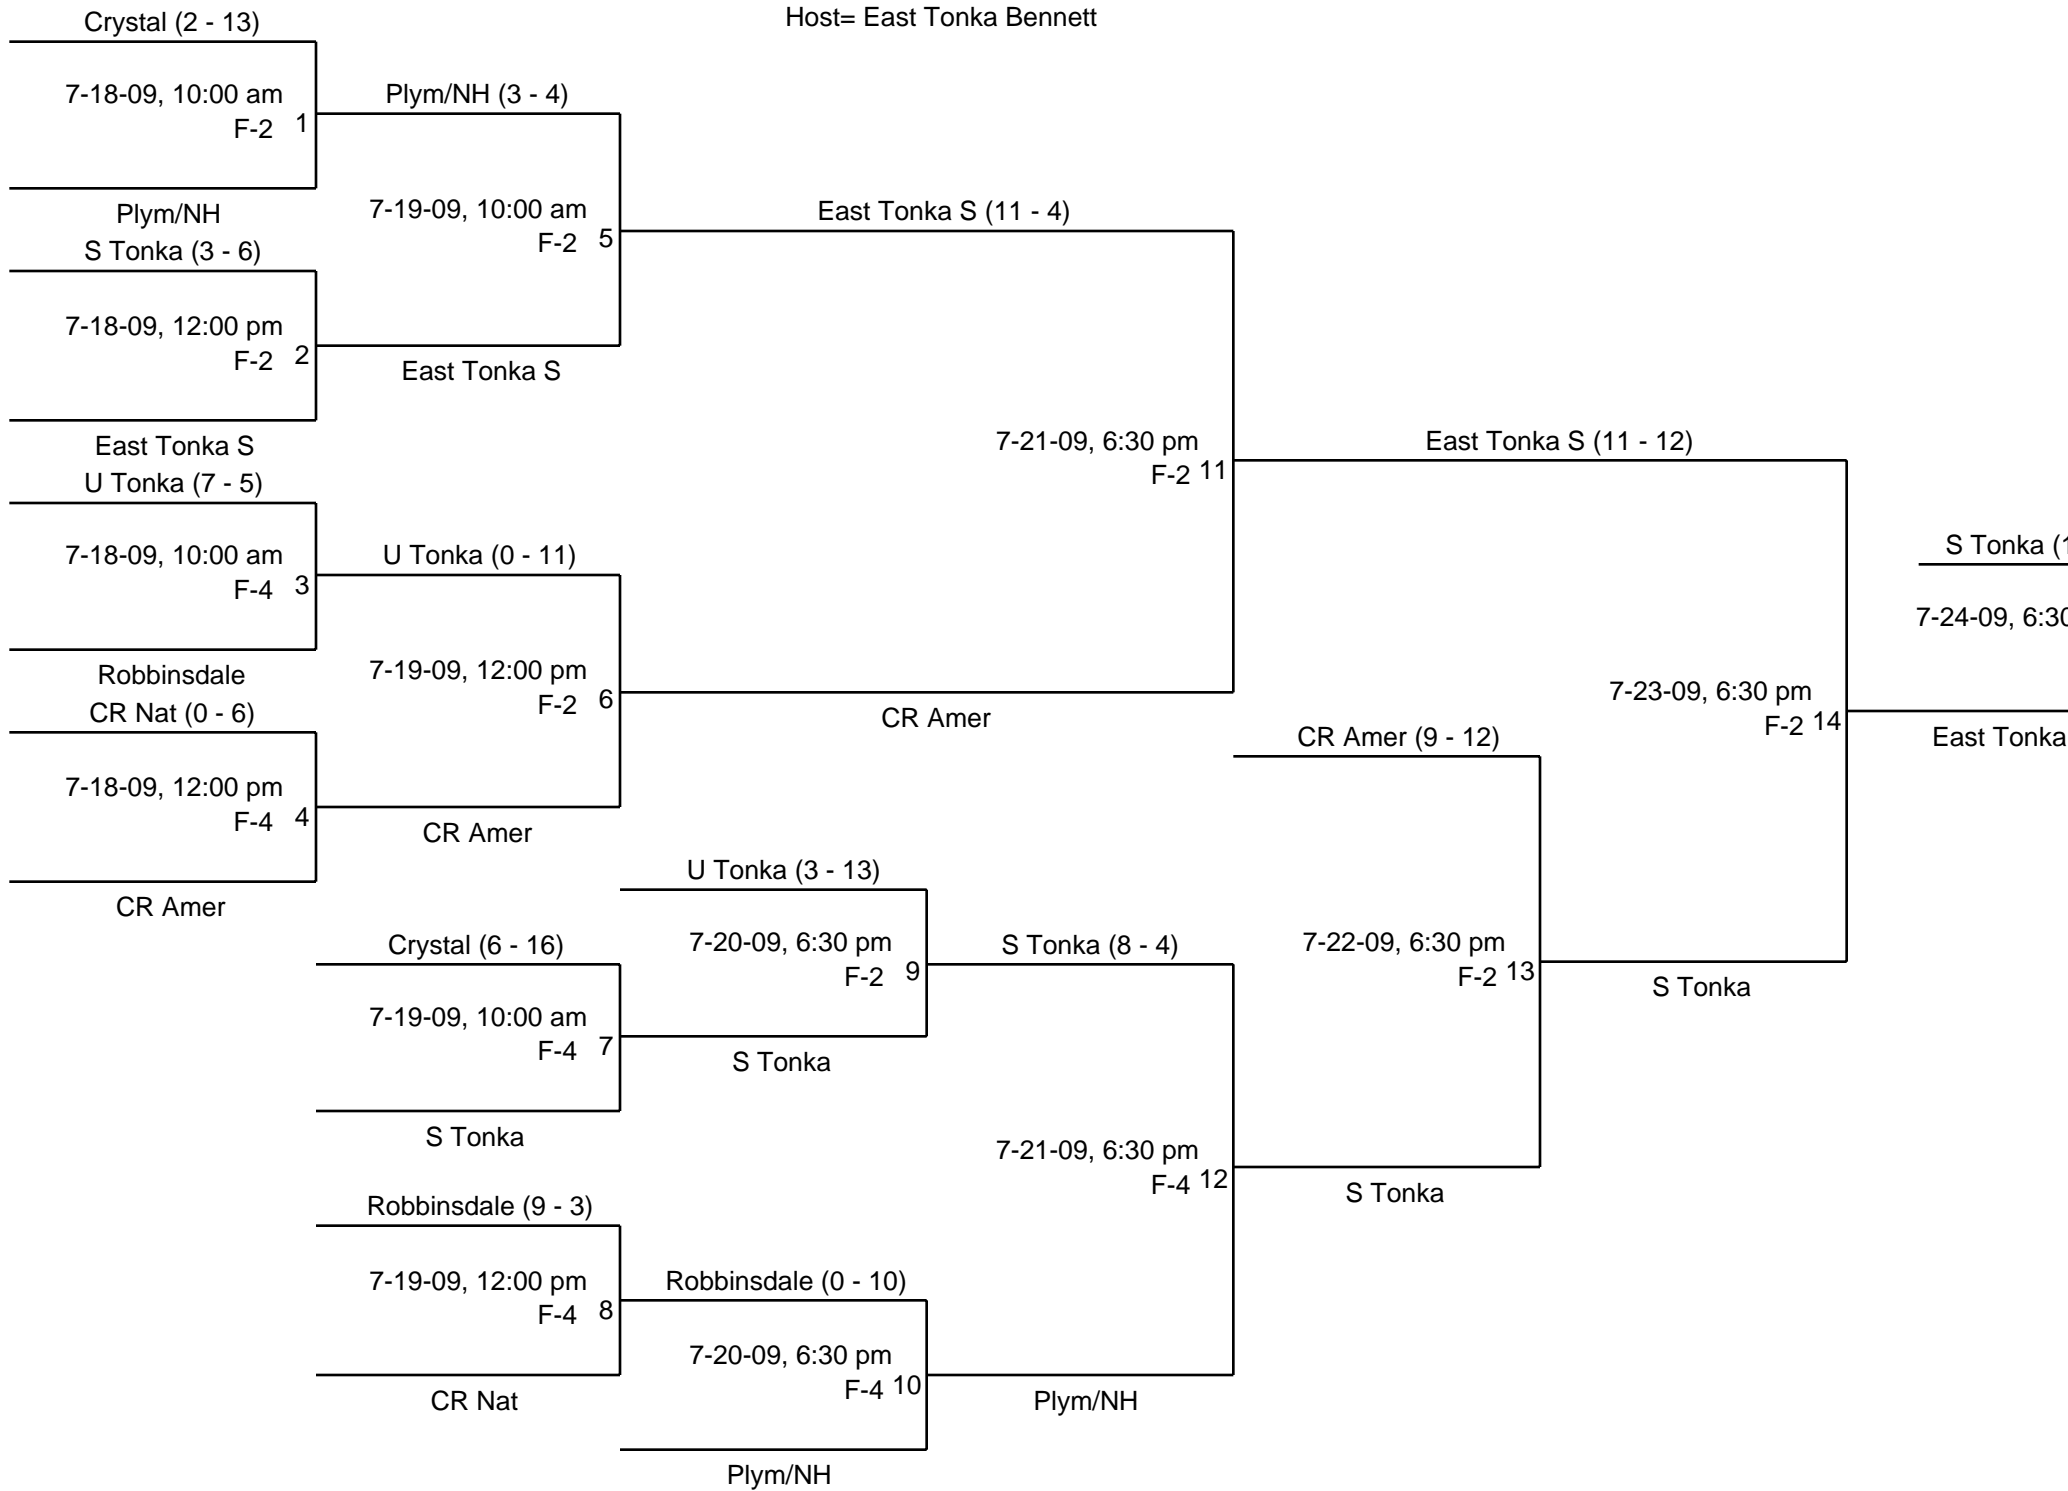

2009 11-12 District Finals

Host= East Tonka Bennett

(16 - 17)

0 pm
F-2 15

East Tonka S

S