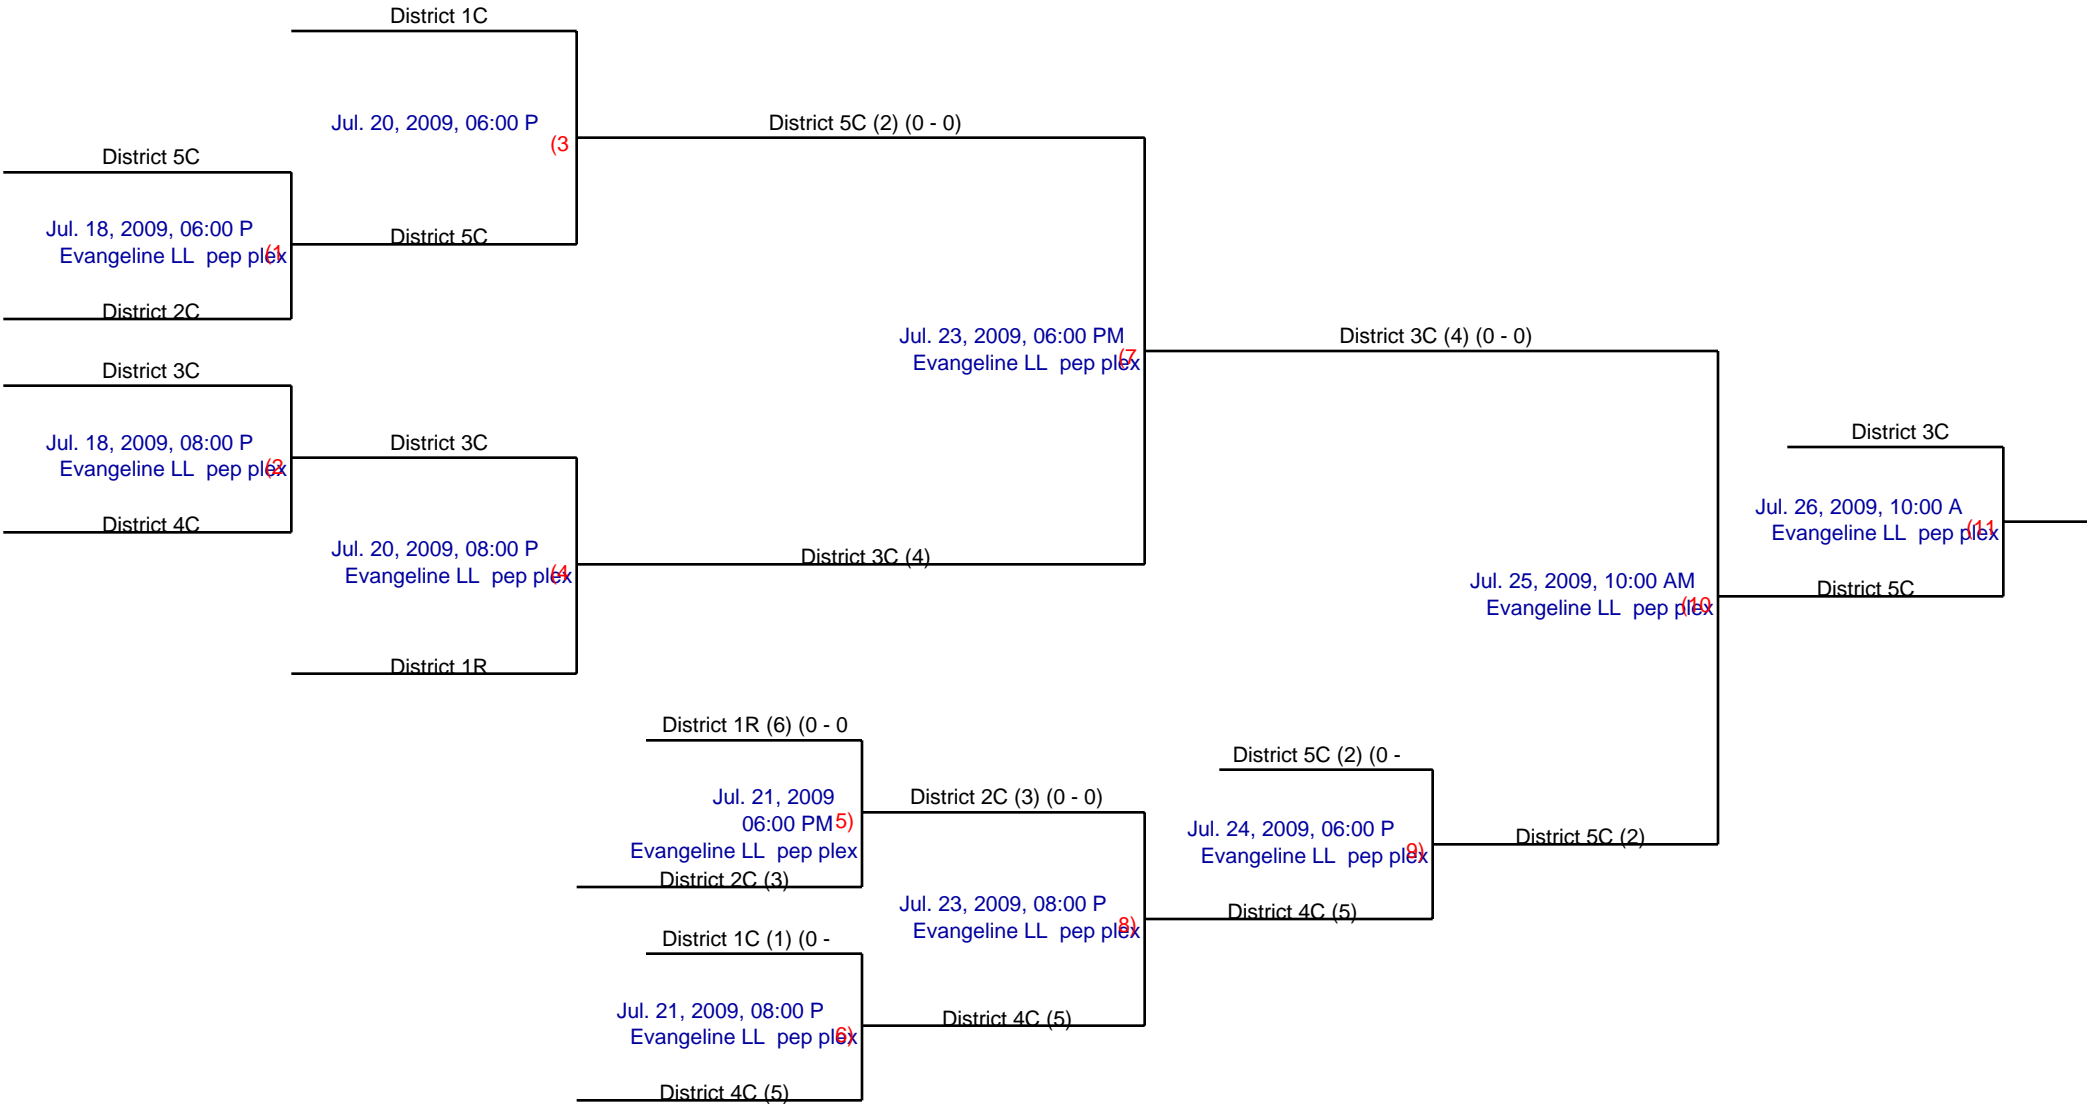

LOUISIANA STATE  
11 - 12 SOFTBALL

Date Drawn 1/24/09

HOST: Evangeline Little League  
Tournament Director: Val Domingue  
Phone: 337.984.0636

\_\_\_\_\_