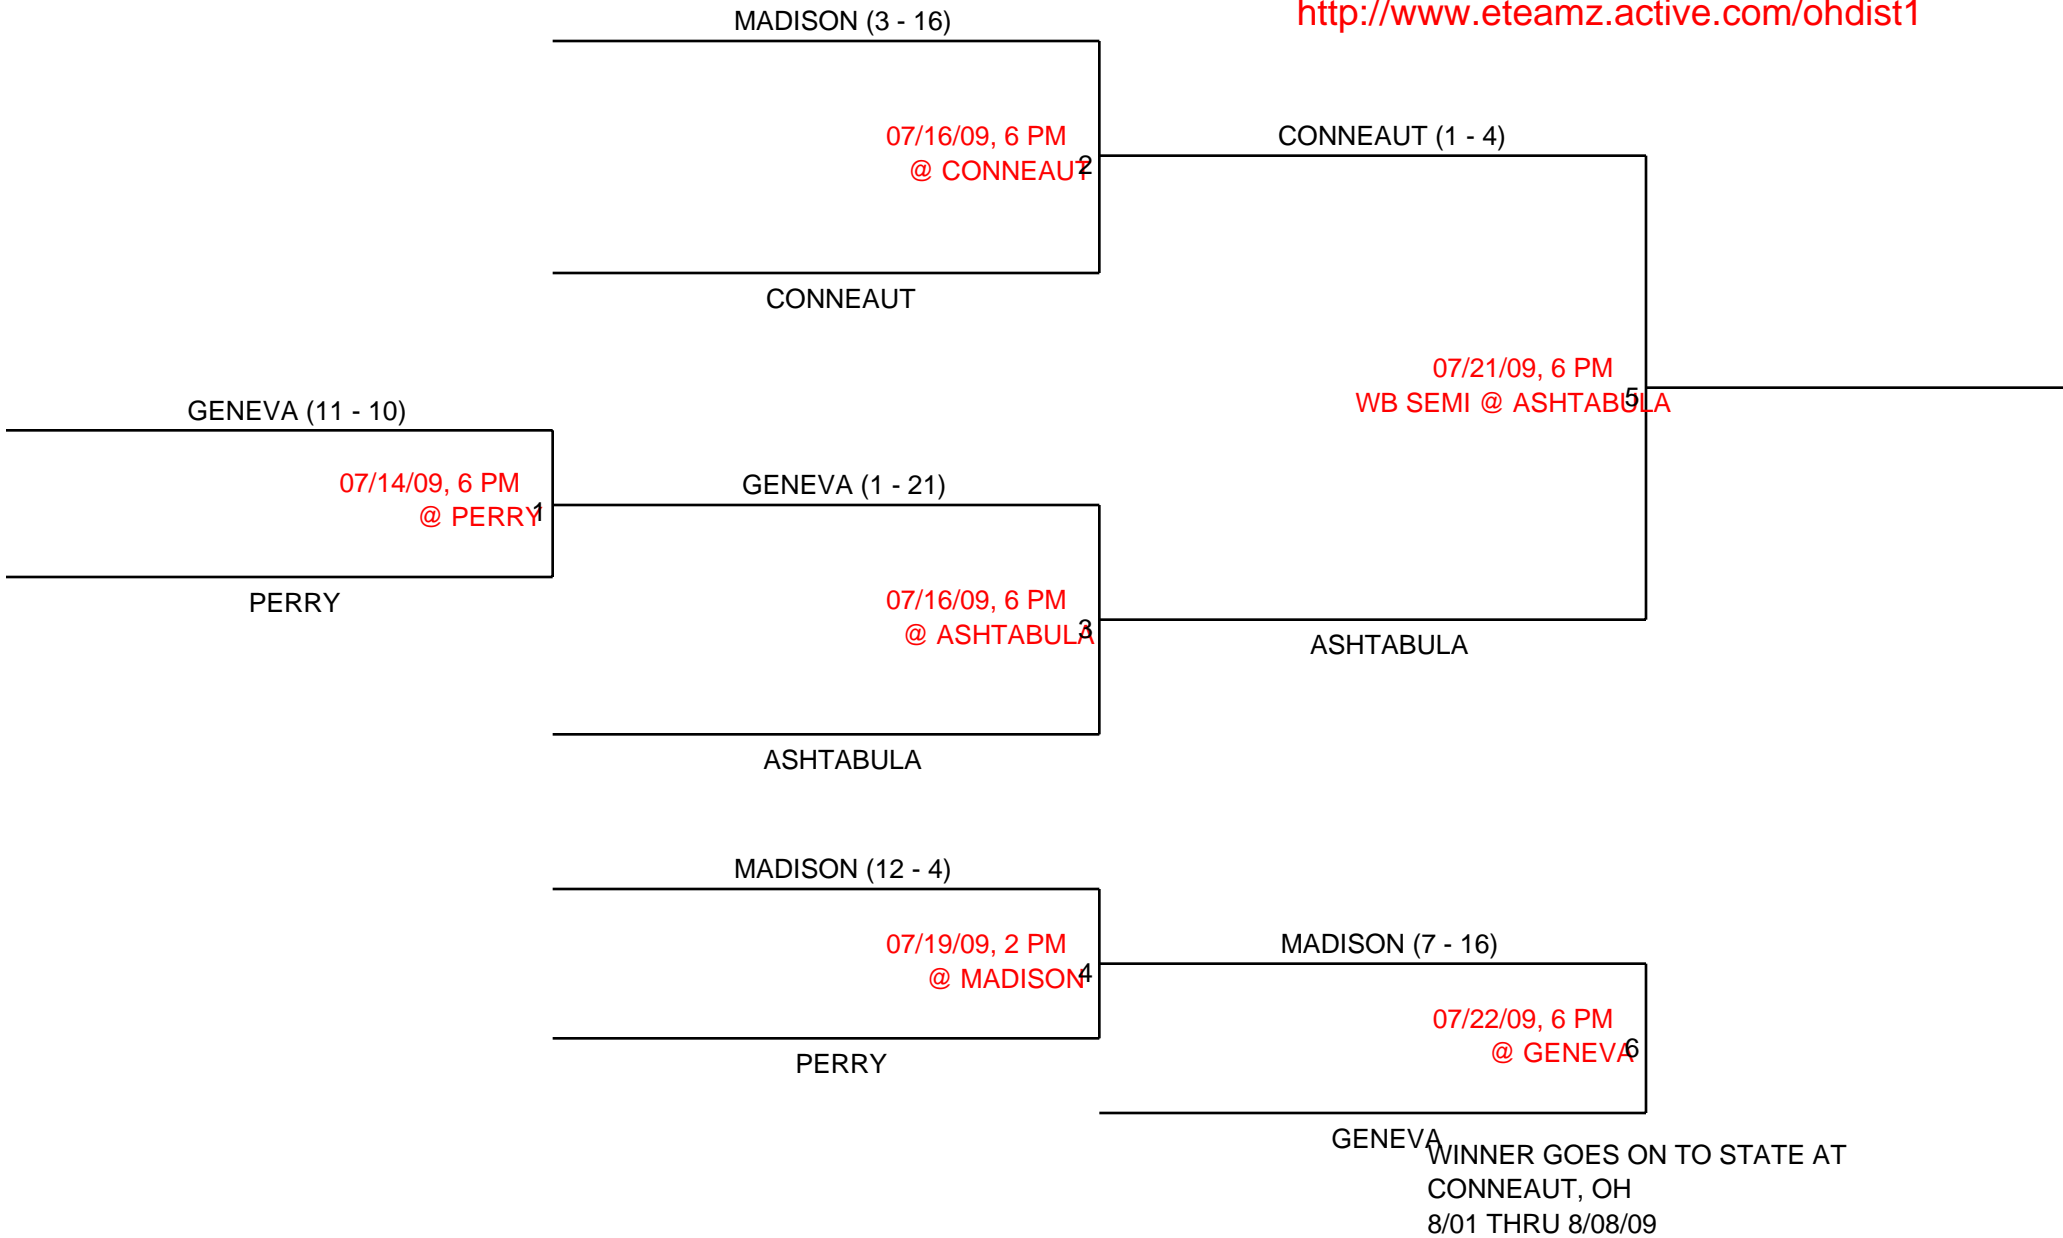

OH DISTRICT ONE LL
2009 TOURNAMENT 9 & 10 SB
<http://www.eteamz.active.com/ohdist1>

ASHTABULA (11 - 1)

07/25/09, 11 AM
CHAMPIONSHIP @ ASHTABULA

ASHTABULA

9, 6 PM
@ GENEVA

GENEVA