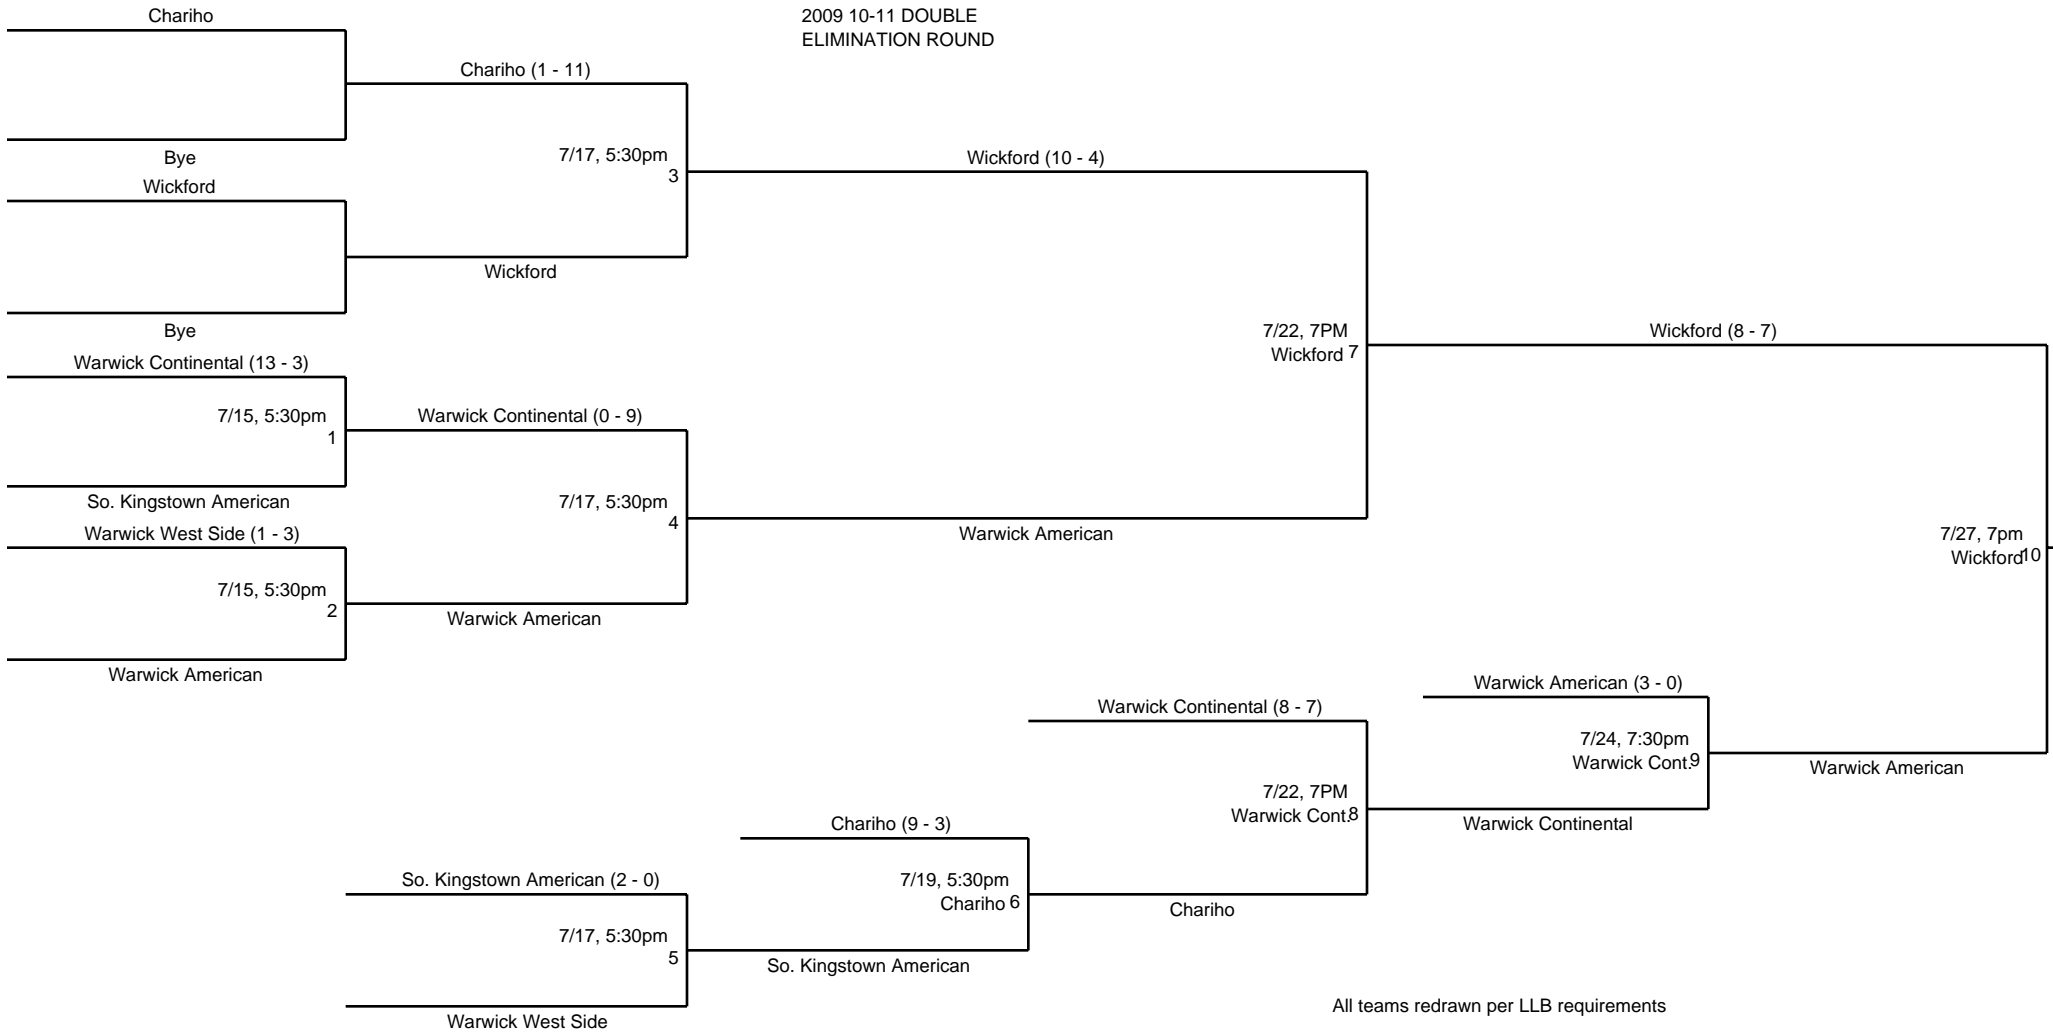

RI DISTRICT 3 LITTLE LEA
 2009 10-11 DOUBLE
 ELIMINATION ROUND

first two rounds, bottom team is host team
 coin toss for home team

Wickford
