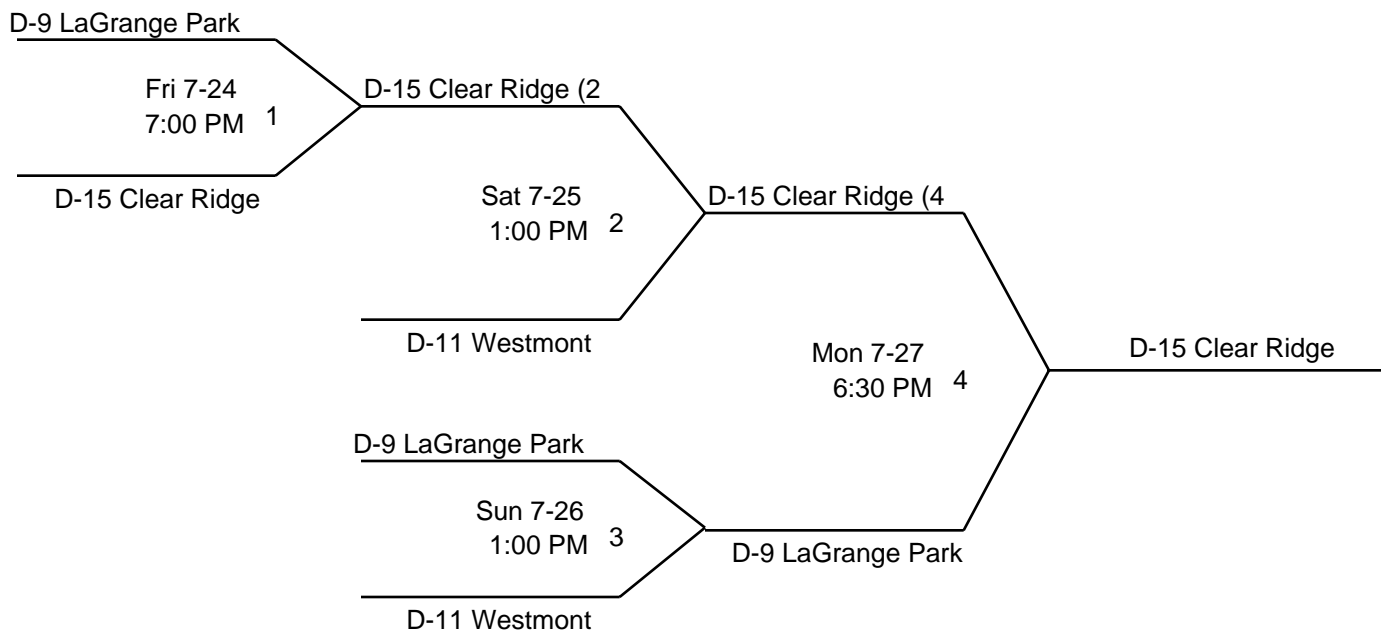

10-11 YEAR OLD BASEBALL
SECTIONAL TOURNAMENT
SECTION 2

PIERCE PARK
500 EAST WALNUT STREET
HINSDALE, ILLINOIS 60121

<http://maps.google.com/maps?t=h&hl=en&ie=UTF8&ll=41.807108,-87.913572&spn=0.002463,0.004292&z=17>

Winner advances to State Tournament
Moline, Illinois