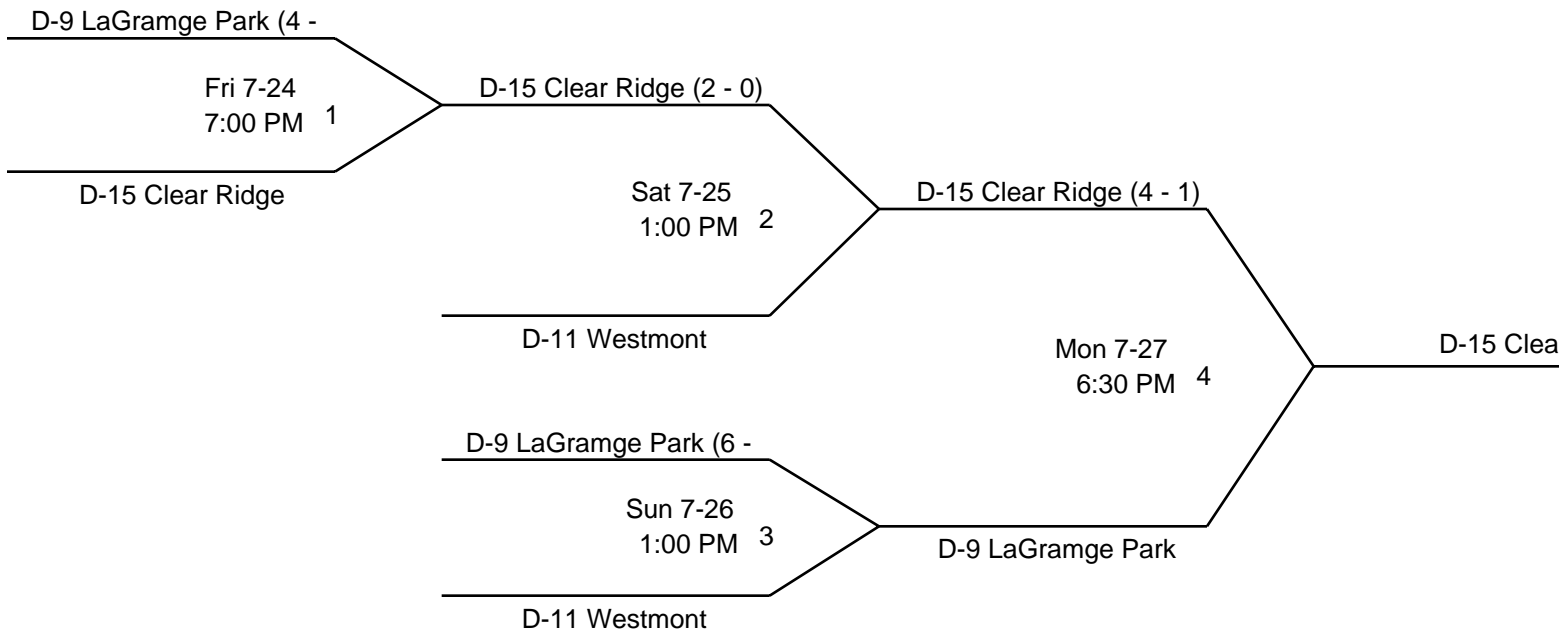

10-11 YEAR OLD BASEBALL
SECTIONAL TOURNAMENT
SECTION 2

PIERCE PARK
500 EAST WALNUT STREET
HINSDALE, ILLINOIS 60121

r Ridge
