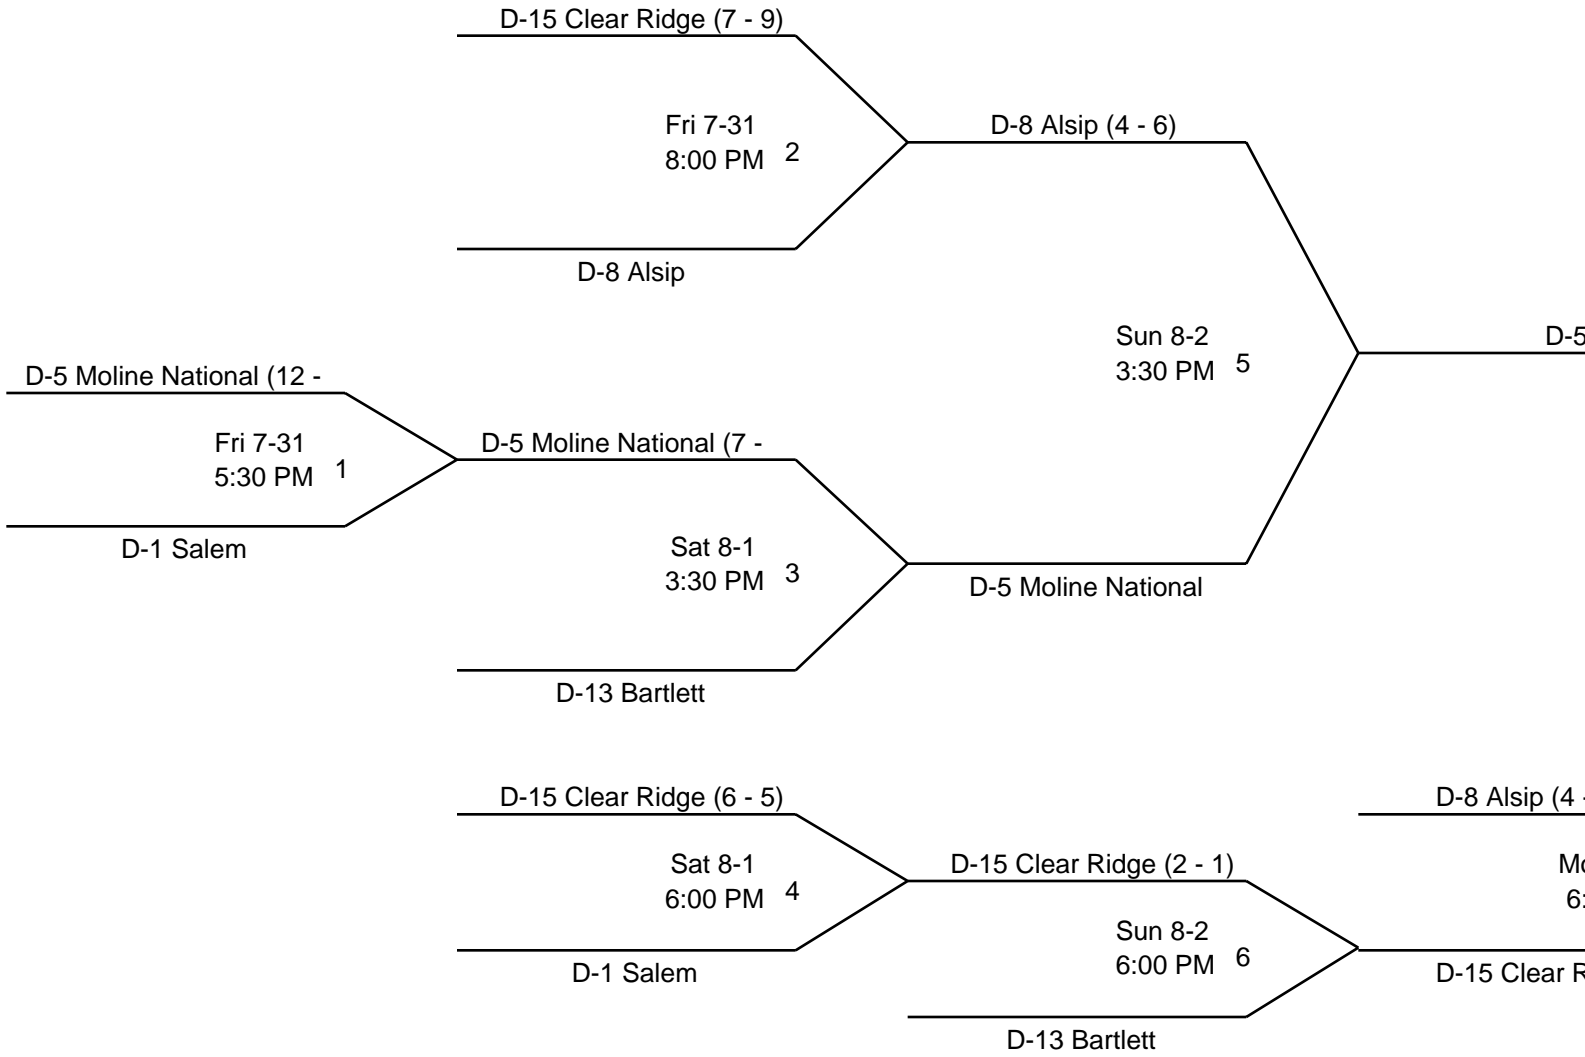

LITTLE LEAGUE BASEBALL
10-11 YEAR OLD
STATE CHAMPIONSHIP

WARREN GILES RIVERSIDE COMPLEX
2700 5TH AVE
MOLINE, ILLINOIS 61265
309-797-6242

<http://maps.google.com/maps?t=h&hl=en&ie=UTF8&ll=41.510297,-90.498959&spn=0.004949,0.008583&z=16>

Moline National (15 - 7)

Tue 8-4
6:30 PM 8

D-5 Moline National

- 11)

on 8-3
6:30 PM 7

D-15 Clear Ridge

Ridge