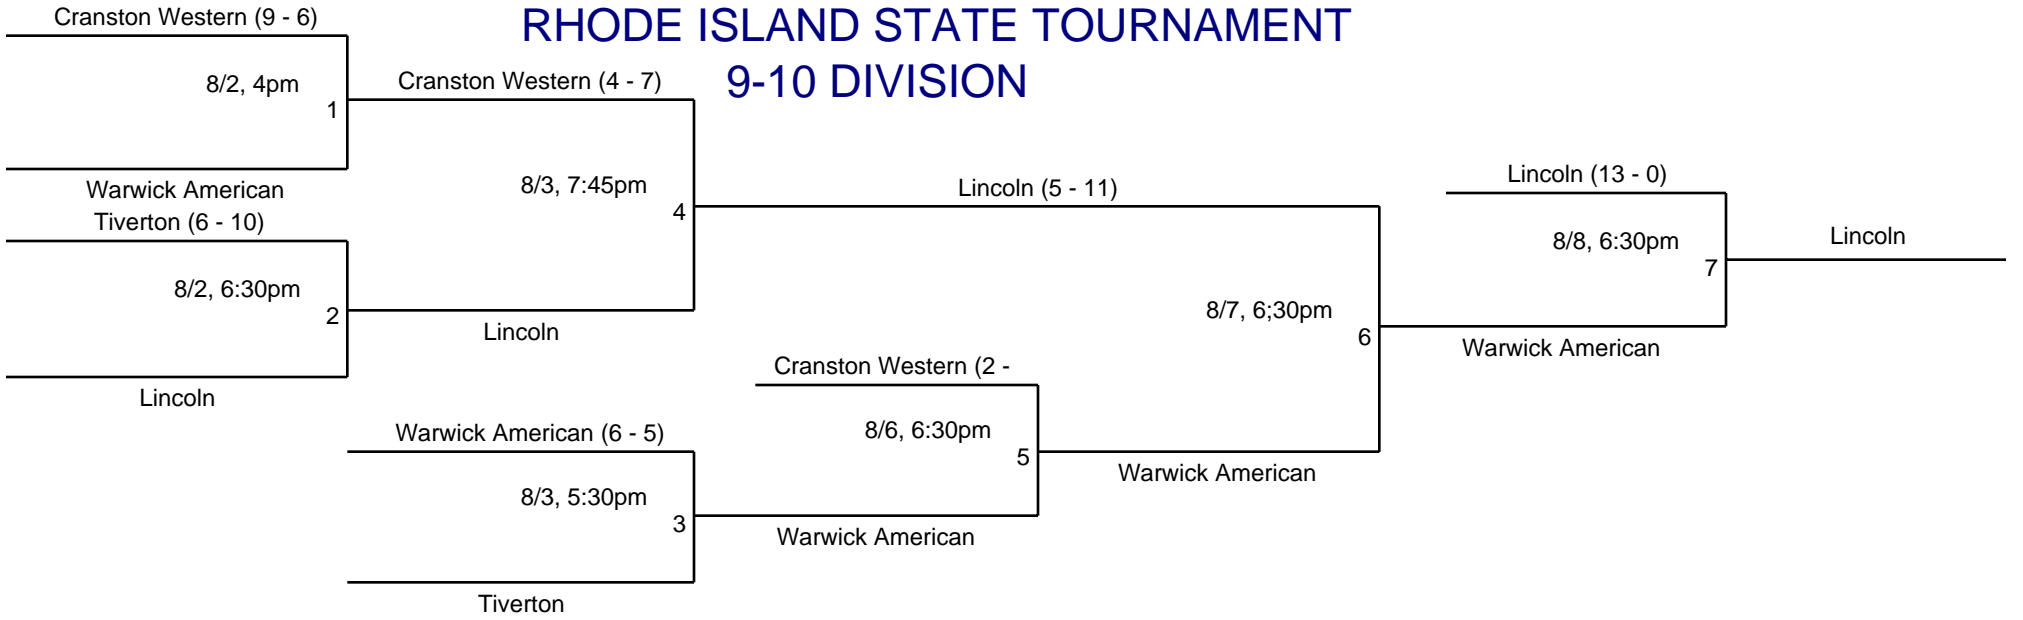

LITTLE LEAGUE BASEBALL RHODE ISLAND STATE TOURNAMENT 9-10 DIVISION

HOSTED BY WARWICK NATIONAL LITTLE LEAGUE